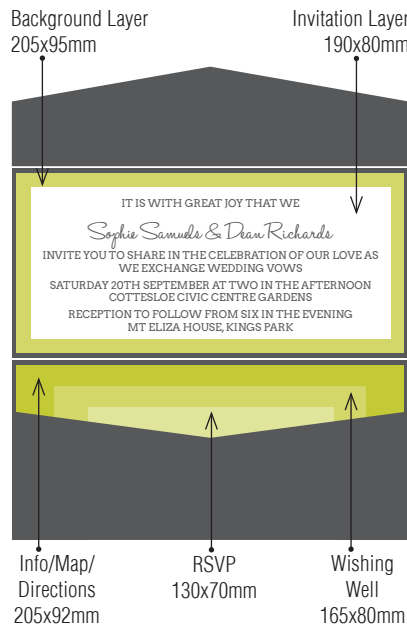

100x210 Pockets fit perfectly in our DL iflap and Wallet Flap Envelopes.

Over 90 stocks and colours available, view our website to see the full range.

2 LAYER / 2 INSERT POCKET

2 LAYER / 2 INSERT POCKET

2 LAYER / 2 INSERT POCKET

2 LAYER / 3 INSERT POCKET

2 LAYER / 3 INSERT POCKET

2 LAYER / 3 INSERT POCKET