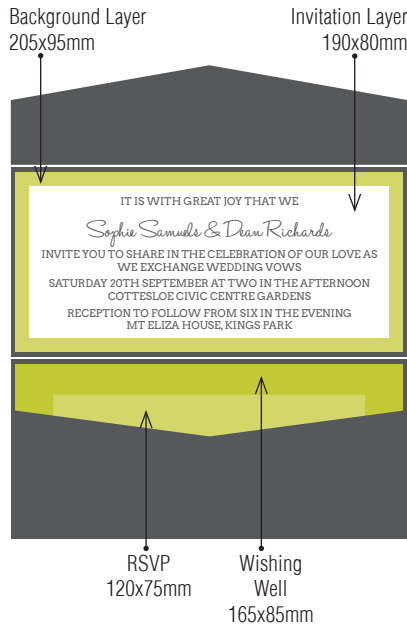

100x210 Pockets fit perfectly in our DL iflap and Wallet Flap Envelopes.

Over 90 stocks and colours available, view our website to see the full range.

2 LAYER / 2 INSERT POCKET

2 LAYER / 2 INSERT POCKET

2 LAYER / 2 INSERT POCKET

2 LAYER / 3 INSERT POCKET

2 LAYER / 3 INSERT POCKET

2 LAYER / 3 INSERT POCKET