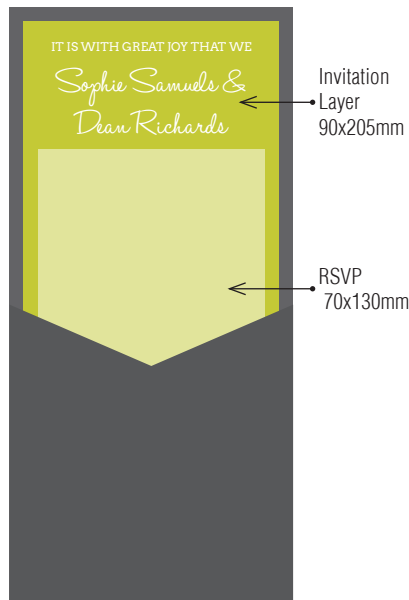

100x210 Pockets fit perfectly in our DL iflap and Wallet Flap Envelopes.

Over 90 stocks and colours available, view our website to see the full range.

### 2 INSERT POCKET