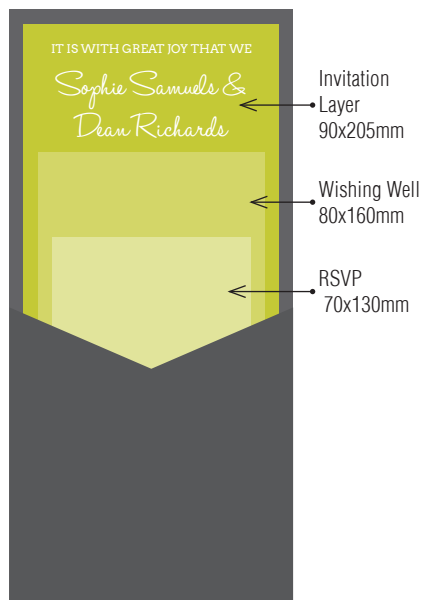

3 INSERT POCKET