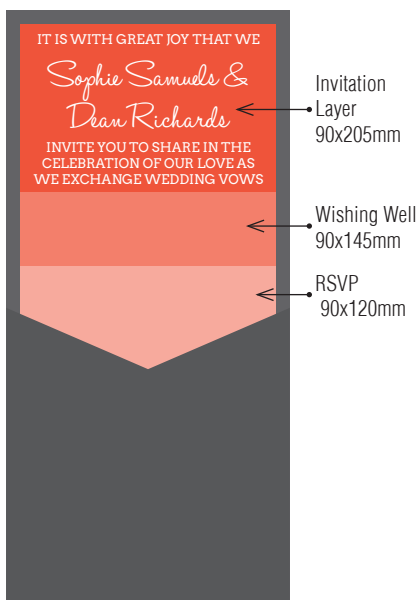

3 INSERT POCKET