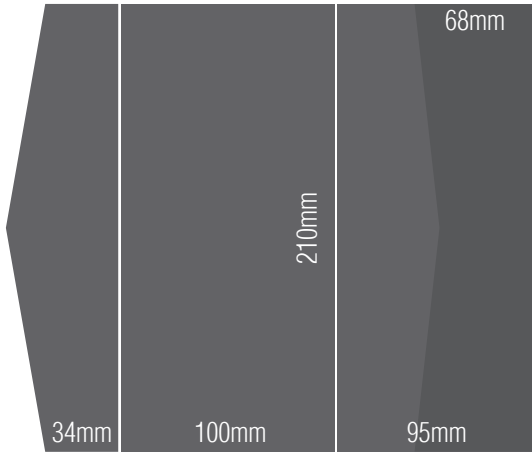

100x210 Pockets fit perfectly in our DL iflap and Wallet Flap Envelopes.

Over 90 stocks and colours available, view our website to see the full range.

2 LAYER / 2 INSERT POCKET

2 LAYER / 3 INSERT POCKET

2 LAYER / 2 INSERT POCKET

2 LAYER / 3 INSERT POCKET

2 LAYER / 2 INSERT POCKET

2 LAYER / 3 INSERT POCKET

100x210 Pockets fit perfectly in our DL iflap and Wallet Flap Envelopes.

Over 90 stocks and colours available, view our website to see the full range.

2 LAYER / 2 INSERT POCKET

2 LAYER / 2 INSERT POCKET

2 LAYER / 2 INSERT POCKET

2 LAYER / 3 INSERT POCKET

2 LAYER / 3 INSERT POCKET

2 LAYER / 3 INSERT POCKET

100x210 Pockets fit perfectly in our DL iflap and Wallet Flap Envelopes.

Over 90 stocks and colours available, view our website to see the full range.

2 INSERT POCKET

2 INSERT POCKET

2 INSERT POCKET

3 INSERT POCKET

3 INSERT POCKET

3 INSERT POCKET

100x210 Pockets fit perfectly in our DL iflap and Wallet Flap Envelopes.