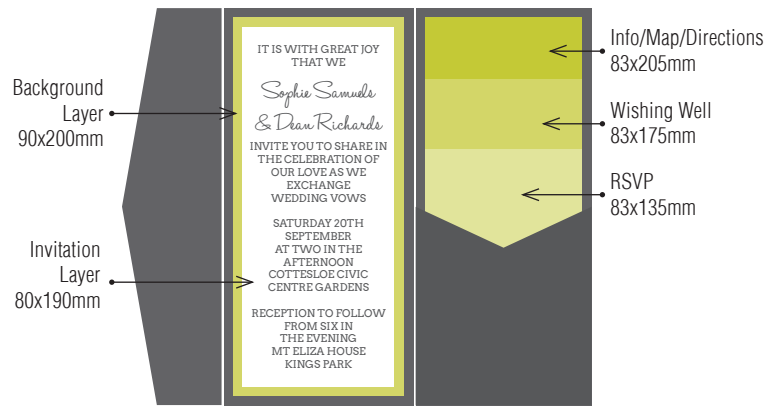

100x210 Pockets fit perfectly in our DL iflap and Wallet Flap Envelopes.

Over 90 stocks and colours available, view our website to see the full range.

2 LAYER / 2 INSERT POCKET

2 LAYER / 3 INSERT POCKET

2 LAYER / 2 INSERT POCKET

2 LAYER / 3 INSERT POCKET

2 LAYER / 2 INSERT POCKET

2 LAYER / 3 INSERT POCKET

100x210 Pockets fit perfectly in our DL iflap and Wallet Flap Envelopes.

Over 90 stocks and colours available, view our website to see the full range.

2 LAYER / 2 INSERT POCKET

2 LAYER / 2 INSERT POCKET

2 LAYER / 2 INSERT POCKET

2 LAYER / 3 INSERT POCKET

2 LAYER / 3 INSERT POCKET

2 LAYER / 3 INSERT POCKET

100x210 Pockets fit perfectly in our DL iflap and Wallet Flap Envelopes.

Over 90 stocks and colours available, view our website to see the full range.

2 INSERT POCKET

2 INSERT POCKET

2 INSERT POCKET

3 INSERT POCKET

3 INSERT POCKET

3 INSERT POCKET

100x210 Pockets fit perfectly in our DL iflap and Wallet Flap Envelopes.