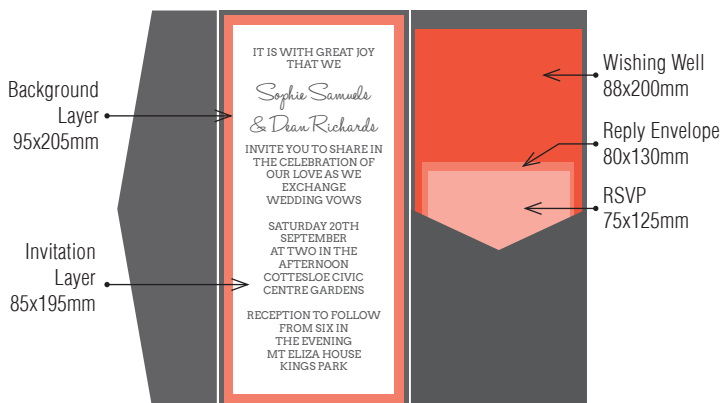

100x210 Pockets fit perfectly in our DL iflap and Wallet Flap Envelopes.

Over 90 stocks and colours available, view our website to see the full range.

2 LAYER / 2 INSERT POCKET

2 LAYER / 3 INSERT POCKET

2 LAYER / 2 INSERT POCKET

2 LAYER / 3 INSERT POCKET

2 LAYER / 2 INSERT POCKET

2 LAYER / 3 INSERT POCKET

100x210 Pockets fit perfectly in our DL iflap and Wallet Flap Envelopes.

Over 90 stocks and colours available, view our website to see the full range.

2 LAYER / 2 INSERT POCKET

2 LAYER / 2 INSERT POCKET

2 LAYER / 2 INSERT POCKET

2 LAYER / 3 INSERT POCKET

2 LAYER / 3 INSERT POCKET

2 LAYER / 3 INSERT POCKET

100x210 Pockets fit perfectly in our DL iflap and Wallet Flap Envelopes.

Over 90 stocks and colours available, view our website to see the full range.

2 INSERT POCKET

2 INSERT POCKET

2 INSERT POCKET

3 INSERT POCKET

3 INSERT POCKET

3 INSERT POCKET

100x210 Pockets fit perfectly in our DL iflap and Wallet Flap Envelopes.