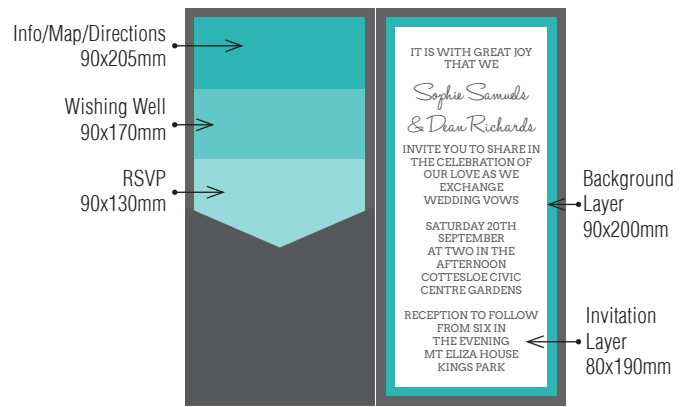

2 LAYER / 3 INSERT POCKET

2 LAYER / 2 INSERT POCKET

2 LAYER / 3 INSERT POCKET

100x210 Pockets fit perfectly in our DL iflap and Wallet Flap Envelopes.

Over 90 stocks and colours available, view our website to see the full range.

2 LAYER / 2 INSERT POCKET

2 LAYER / 2 INSERT POCKET

2 LAYER / 2 INSERT POCKET

2 LAYER / 3 INSERT POCKET

2 LAYER / 3 INSERT POCKET

2 LAYER / 3 INSERT POCKET

100x210 Pockets fit perfectly in our DL iflap and Wallet Flap Envelopes.

Over 90 stocks and colours available, view our website to see the full range.

2 INSERT POCKET

2 INSERT POCKET

2 INSERT POCKET

3 INSERT POCKET

3 INSERT POCKET

3 INSERT POCKET

100x210 Pockets fit perfectly in our DL iflap and Wallet Flap Envelopes.

Over 90 stocks and colours available, view our website to see the full range.

2 LAYER / 2 INSERT POCKET

2 LAYER / 3 INSERT POCKET

2 LAYER / 2 INSERT POCKET

2 LAYER / 3 INSERT POCKET

2 LAYER / 2 INSERT POCKET