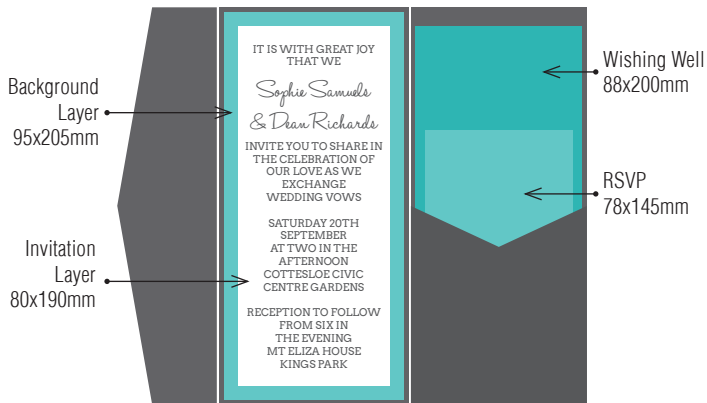

100x210 Pockets fit perfectly in our DL iflap and Wallet Flap Envelopes.

Over 90 stocks and colours available, view our website to see the full range.

2 LAYER / 2 INSERT POCKET

2 LAYER / 3 INSERT POCKET

2 LAYER / 2 INSERT POCKET

2 LAYER / 3 INSERT POCKET

2 LAYER / 2 INSERT POCKET

2 LAYER / 3 INSERT POCKET

100x210 Pockets fit perfectly in our DL iflap and Wallet Flap Envelopes.

Over 90 stocks and colours available, view our website to see the full range.

2 LAYER / 2 INSERT POCKET

2 LAYER / 2 INSERT POCKET

2 LAYER / 2 INSERT POCKET

2 LAYER / 3 INSERT POCKET

2 LAYER / 3 INSERT POCKET

2 LAYER / 3 INSERT POCKET

100x210 Pockets fit perfectly in our DL iflap and Wallet Flap Envelopes.

2 LAYER / 3 INSERT POCKET