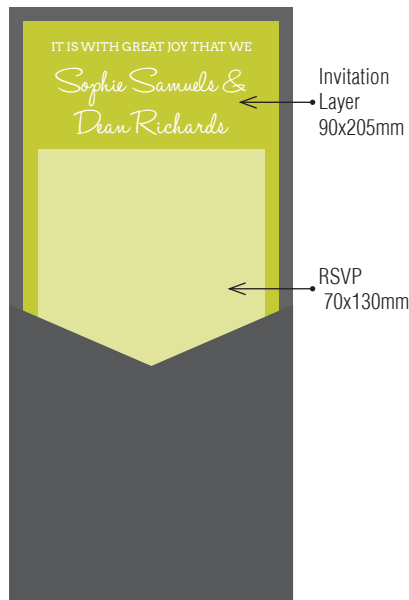

100x210 Pockets fit perfectly in our DL iflap and Wallet Flap Envelopes.

Over 90 stocks and colours available, view our website to see the full range.

2 LAYER / 2 INSERT POCKET

2 LAYER / 3 INSERT POCKET

2 LAYER / 2 INSERT POCKET

2 LAYER / 3 INSERT POCKET

2 LAYER / 2 INSERT POCKET

2 LAYER / 3 INSERT POCKET

100x210 Pockets fit perfectly in our DL iflap and Wallet Flap Envelopes.

Over 90 stocks and colours available, view our website to see the full range.

2 LAYER / 2 INSERT POCKET

2 LAYER / 2 INSERT POCKET

2 LAYER / 2 INSERT POCKET

2 LAYER / 3 INSERT POCKET

2 LAYER / 3 INSERT POCKET

2 LAYER / 3 INSERT POCKET

100x210 Pockets fit perfectly in our DL iflap and Wallet Flap Envelopes.

Over 90 stocks and colours available, view our website to see the full range.

2 INSERT POCKET

2 INSERT POCKET

2 INSERT POCKET

3 INSERT POCKET

3 INSERT POCKET

3 INSERT POCKET

100x210 Pockets fit perfectly in our DL iflap and Wallet Flap Envelopes.