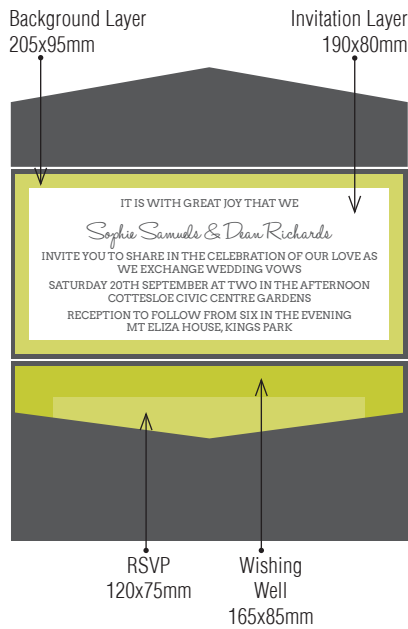

100x210 Pockets fit perfectly in our DL iflap and Wallet Flap Envelopes.

Over 90 stocks and colours available, view our website to see the full range.

2 LAYER / 2 INSERT POCKET

2 LAYER / 3 INSERT POCKET

2 LAYER / 2 INSERT POCKET

2 LAYER / 3 INSERT POCKET

2 LAYER / 2 INSERT POCKET

2 LAYER / 3 INSERT POCKET

100x210 Pockets fit perfectly in our DL iflap and Wallet Flap Envelopes.

Over 90 stocks and colours available, view our website to see the full range.

2 LAYER / 2 INSERT POCKET

2 LAYER / 2 INSERT POCKET

2 LAYER / 2 INSERT POCKET

2 LAYER / 3 INSERT POCKET

2 LAYER / 3 INSERT POCKET

2 LAYER / 3 INSERT POCKET

100x210 Pockets fit perfectly in our DL iflap and Wallet Flap Envelopes.