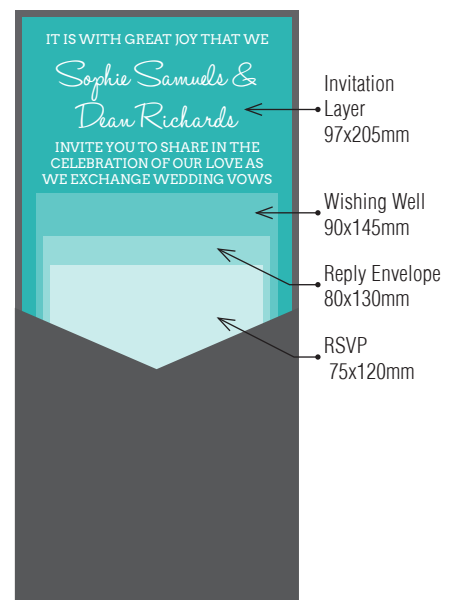

2 LAYER / 3 INSERT POCKET

2 LAYER / 2 INSERT POCKET

2 LAYER / 3 INSERT POCKET

100x210 Pockets fit perfectly in our DL iflap and Wallet Flap Envelopes.

Over 90 stocks and colours available, view our website to see the full range.

2 LAYER / 2 INSERT POCKET

2 LAYER / 2 INSERT POCKET

2 LAYER / 2 INSERT POCKET

2 LAYER / 3 INSERT POCKET

2 LAYER / 3 INSERT POCKET

2 LAYER / 3 INSERT POCKET

100x210 Pockets fit perfectly in our DL iflap and Wallet Flap Envelopes.

Over 90 stocks and colours available, view our website to see the full range.

2 INSERT POCKET

2 INSERT POCKET

2 INSERT POCKET

3 INSERT POCKET

3 INSERT POCKET

3 INSERT POCKET

100x210 Pockets fit perfectly in our DL iflap and Wallet Flap Envelopes.

Over 90 stocks and colours available, view our website to see the full range.

2 LAYER / 2 INSERT POCKET

2 LAYER / 3 INSERT POCKET

2 LAYER / 2 INSERT POCKET

2 LAYER / 3 INSERT POCKET

2 LAYER / 2 INSERT POCKET