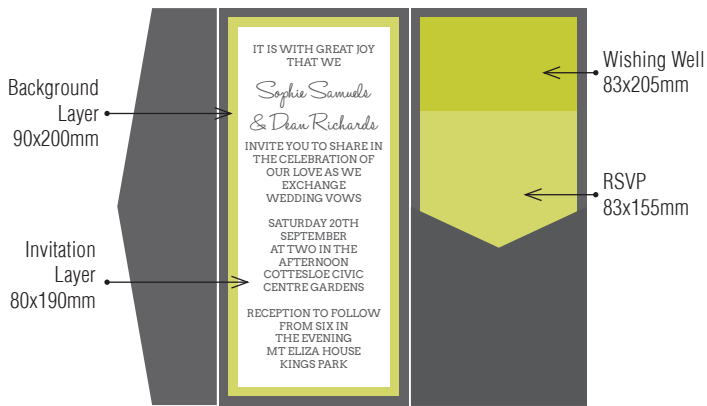

100x210 Pockets fit perfectly in our DL iflap and Wallet Flap Envelopes.

Over 90 stocks and colours available, view our website to see the full range.

2 LAYER / 2 INSERT POCKET

2 LAYER / 3 INSERT POCKET

2 LAYER / 2 INSERT POCKET

2 LAYER / 3 INSERT POCKET

2 LAYER / 2 INSERT POCKET

2 LAYER / 3 INSERT POCKET

100x210 Pockets fit perfectly in our DL iflap and Wallet Flap Envelopes.

Over 90 stocks and colours available, view our website to see the full range.

2 LAYER / 2 INSERT POCKET

2 LAYER / 2 INSERT POCKET

2 LAYER / 2 INSERT POCKET

2 LAYER / 3 INSERT POCKET

2 LAYER / 3 INSERT POCKET

2 LAYER / 3 INSERT POCKET

100x210 Pockets fit perfectly in our DL iflap and Wallet Flap Envelopes.