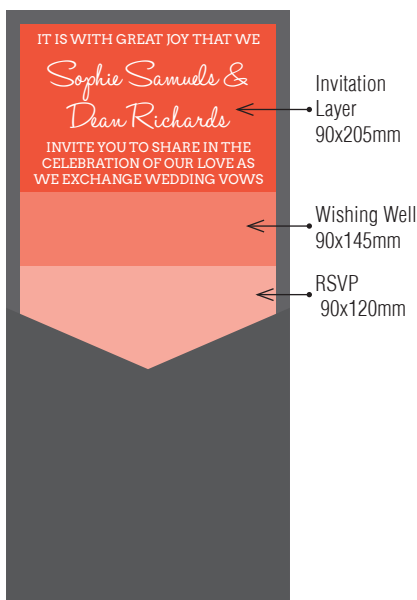

2 LAYER / 2 INSERT POCKET

2 LAYER / 2 INSERT POCKET

2 LAYER / 2 INSERT POCKET

2 LAYER / 3 INSERT POCKET

2 LAYER / 3 INSERT POCKET

2 LAYER / 3 INSERT POCKET

100x210 Pockets fit perfectly in our DL iflap and Wallet Flap Envelopes.

Over 90 stocks and colours available, view our website to see the full range.

2 INSERT POCKET

2 INSERT POCKET

2 INSERT POCKET

3 INSERT POCKET

3 INSERT POCKET

3 INSERT POCKET

100x210 Pockets fit perfectly in our DL iflap and Wallet Flap Envelopes.

Over 90 stocks and colours available, view our website to see the full range.

2 LAYER / 2 INSERT POCKET

2 LAYER / 3 INSERT POCKET

2 LAYER / 2 INSERT POCKET

2 LAYER / 3 INSERT POCKET

2 LAYER / 2 INSERT POCKET