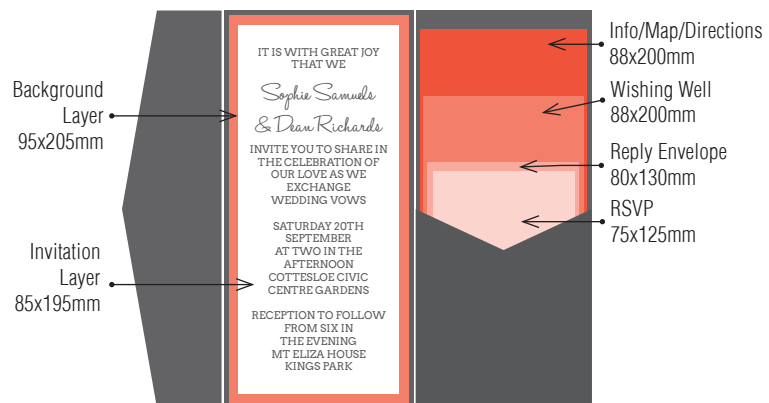

100x210 Pockets fit perfectly in our DL iflap and Wallet Flap Envelopes.

Over 90 stocks and colours available, view our website to see the full range.

2 LAYER / 2 INSERT POCKET

2 LAYER / 3 INSERT POCKET

2 LAYER / 2 INSERT POCKET

2 LAYER / 3 INSERT POCKET

2 LAYER / 2 INSERT POCKET

2 LAYER / 3 INSERT POCKET

100x210 Pockets fit perfectly in our DL iflap and Wallet Flap Envelopes.

Over 90 stocks and colours available, view our website to see the full range.

2 LAYER / 2 INSERT POCKET

2 LAYER / 2 INSERT POCKET

2 LAYER / 2 INSERT POCKET

2 LAYER / 3 INSERT POCKET

2 LAYER / 3 INSERT POCKET

2 LAYER / 3 INSERT POCKET

100x210 Pockets fit perfectly in our DL iflap and Wallet Flap Envelopes.

Over 90 stocks and colours available, view our website to see the full range.

2 INSERT POCKET

2 INSERT POCKET

2 INSERT POCKET

3 INSERT POCKET

3 INSERT POCKET

3 INSERT POCKET

100x210 Pockets fit perfectly in our DL iflap and Wallet Flap Envelopes.