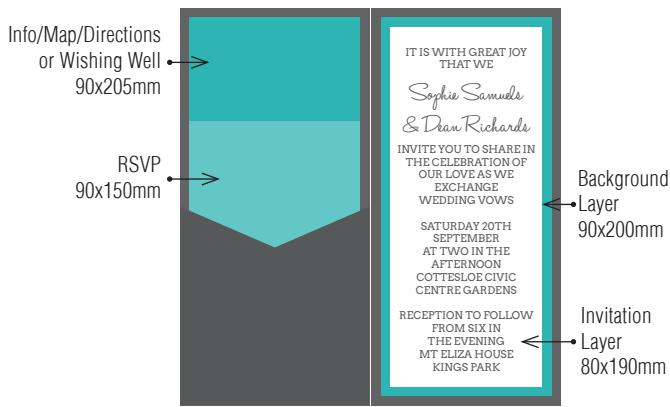

2 LAYER / 3 INSERT POCKET

2 LAYER / 2 INSERT POCKET

2 LAYER / 3 INSERT POCKET

100x210 Pockets fit perfectly in our DL iflap and Wallet Flap Envelopes.

Over 90 stocks and colours available, view our website to see the full range.

2 LAYER / 2 INSERT POCKET

2 LAYER / 2 INSERT POCKET

2 LAYER / 2 INSERT POCKET

2 LAYER / 3 INSERT POCKET

2 LAYER / 3 INSERT POCKET

2 LAYER / 3 INSERT POCKET

100x210 Pockets fit perfectly in our DL iflap and Wallet Flap Envelopes.

Over 90 stocks and colours available, view our website to see the full range.

2 INSERT POCKET

2 INSERT POCKET

2 INSERT POCKET

3 INSERT POCKET

3 INSERT POCKET

3 INSERT POCKET

100x210 Pockets fit perfectly in our DL iflap and Wallet Flap Envelopes.

Over 90 stocks and colours available, view our website to see the full range.

2 LAYER / 2 INSERT POCKET

2 LAYER / 3 INSERT POCKET

2 LAYER / 2 INSERT POCKET

2 LAYER / 3 INSERT POCKET

2 LAYER / 2 INSERT POCKET