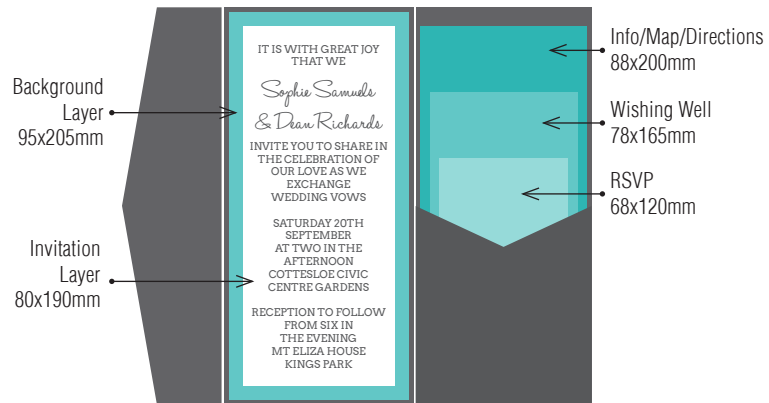

100x210 Pockets fit perfectly in our DL iflap and Wallet Flap Envelopes.

Over 90 stocks and colours available, view our website to see the full range.

2 LAYER / 2 INSERT POCKET

2 LAYER / 3 INSERT POCKET

2 LAYER / 2 INSERT POCKET

2 LAYER / 3 INSERT POCKET

2 LAYER / 2 INSERT POCKET

2 LAYER / 3 INSERT POCKET

100x210 Pockets fit perfectly in our DL iflap and Wallet Flap Envelopes.

Over 90 stocks and colours available, view our website to see the full range.

2 LAYER / 2 INSERT POCKET

2 LAYER / 2 INSERT POCKET

2 LAYER / 2 INSERT POCKET

2 LAYER / 3 INSERT POCKET

2 LAYER / 3 INSERT POCKET

2 LAYER / 3 INSERT POCKET

100x210 Pockets fit perfectly in our DL iflap and Wallet Flap Envelopes.

Over 90 stocks and colours available, view our website to see the full range.

2 INSERT POCKET

2 INSERT POCKET

2 INSERT POCKET

3 INSERT POCKET

3 INSERT POCKET

3 INSERT POCKET

100x210 Pockets fit perfectly in our DL iflap and Wallet Flap Envelopes.