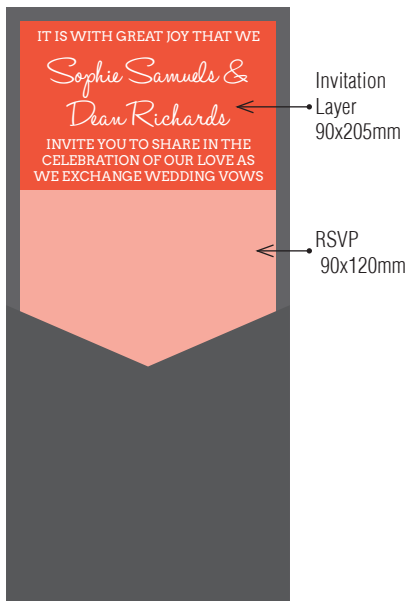

2 LAYER / 3 INSERT POCKET

2 LAYER / 2 INSERT POCKET

2 LAYER / 3 INSERT POCKET

100x210 Pockets fit perfectly in our DL iflap and Wallet Flap Envelopes.

Over 90 stocks and colours available, view our website to see the full range.

2 LAYER / 2 INSERT POCKET

2 LAYER / 2 INSERT POCKET

2 LAYER / 2 INSERT POCKET

2 LAYER / 3 INSERT POCKET

2 LAYER / 3 INSERT POCKET

2 LAYER / 3 INSERT POCKET

100x210 Pockets fit perfectly in our DL iflap and Wallet Flap Envelopes.

Over 90 stocks and colours available, view our website to see the full range.

2 INSERT POCKET

2 INSERT POCKET

2 INSERT POCKET

3 INSERT POCKET

3 INSERT POCKET

3 INSERT POCKET

100x210 Pockets fit perfectly in our DL iflap and Wallet Flap Envelopes.

Over 90 stocks and colours available, view our website to see the full range.

2 LAYER / 2 INSERT POCKET

2 LAYER / 3 INSERT POCKET

2 LAYER / 2 INSERT POCKET

2 LAYER / 3 INSERT POCKET

2 LAYER / 2 INSERT POCKET