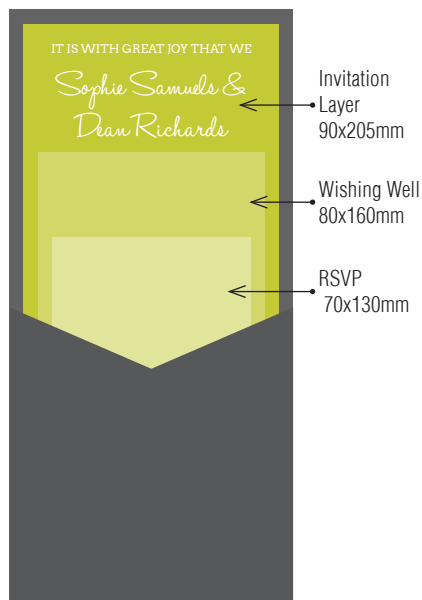

2 LAYER / 3 INSERT POCKET

2 LAYER / 2 INSERT POCKET

2 LAYER / 3 INSERT POCKET

100x210 Pockets fit perfectly in our DL iflap and Wallet Flap Envelopes.

Over 90 stocks and colours available, view our website to see the full range.

2 LAYER / 2 INSERT POCKET

2 LAYER / 2 INSERT POCKET

2 LAYER / 2 INSERT POCKET

2 LAYER / 3 INSERT POCKET

2 LAYER / 3 INSERT POCKET

2 LAYER / 3 INSERT POCKET

100x210 Pockets fit perfectly in our DL iflap and Wallet Flap Envelopes.

Over 90 stocks and colours available, view our website to see the full range.

2 INSERT POCKET

2 INSERT POCKET

2 INSERT POCKET

3 INSERT POCKET

3 INSERT POCKET

3 INSERT POCKET

100x210 Pockets fit perfectly in our DL iflap and Wallet Flap Envelopes.

Over 90 stocks and colours available, view our website to see the full range.

2 LAYER / 2 INSERT POCKET

2 LAYER / 3 INSERT POCKET

2 LAYER / 2 INSERT POCKET

2 LAYER / 3 INSERT POCKET

2 LAYER / 2 INSERT POCKET