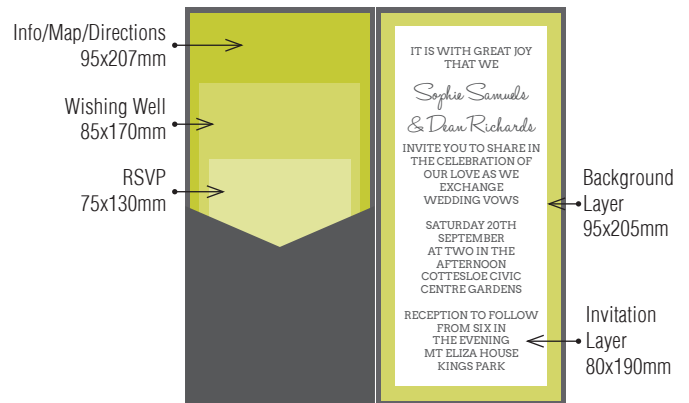

2 LAYER / 2 INSERT POCKET

2 LAYER / 2 INSERT POCKET

2 LAYER / 2 INSERT POCKET

2 LAYER / 3 INSERT POCKET

2 LAYER / 3 INSERT POCKET

2 LAYER / 3 INSERT POCKET

100x210 Pockets fit perfectly in our DL iflap and Wallet Flap Envelopes.

Over 90 stocks and colours available, view our website to see the full range.

2 INSERT POCKET

2 INSERT POCKET

2 INSERT POCKET

3 INSERT POCKET

3 INSERT POCKET

3 INSERT POCKET

100x210 Pockets fit perfectly in our DL iflap and Wallet Flap Envelopes.

Over 90 stocks and colours available, view our website to see the full range.

2 LAYER / 2 INSERT POCKET

2 LAYER / 3 INSERT POCKET

2 LAYER / 2 INSERT POCKET

2 LAYER / 3 INSERT POCKET

2 LAYER / 2 INSERT POCKET

2 LAYER / 3 INSERT POCKET