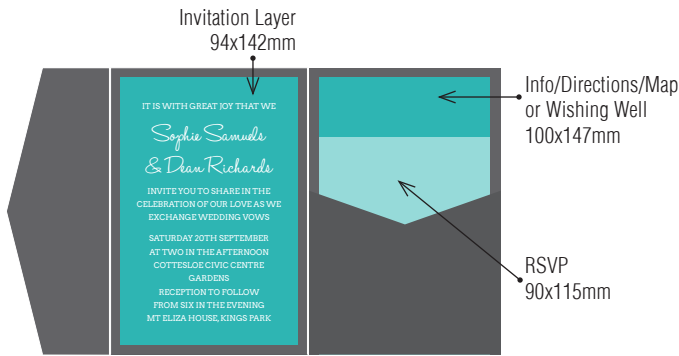

104x152 Pockets fit perfectly in our C6 iflap and Wallet Flap Envelopes.

Over 90 stocks and colours available, view our website to see the full range.

### 1 LAYER / 2 INSERT POCKET

# 104x152 POCKET STYLE D