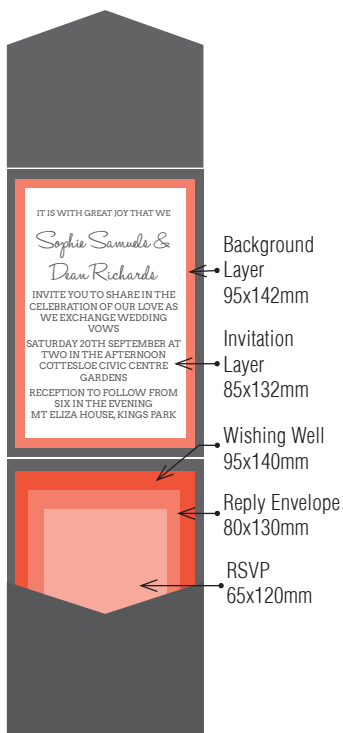

104x152 POCKET STYLE A

104x152 Pockets fit perfectly in our C6 iflap and Wallet Flap Envelopes.

Over 90 stocks and colours available, view our website to see the full range.

2 LAYER / 2 INSERT POCKET

2 LAYER / 2 INSERT POCKET

2 LAYER / 2 INSERT POCKET

2 LAYER / 3 INSERT POCKET

104x152 POCKET STYLE D

2 INSERT POCKET

2 INSERT POCKET

2 INSERT POCKET