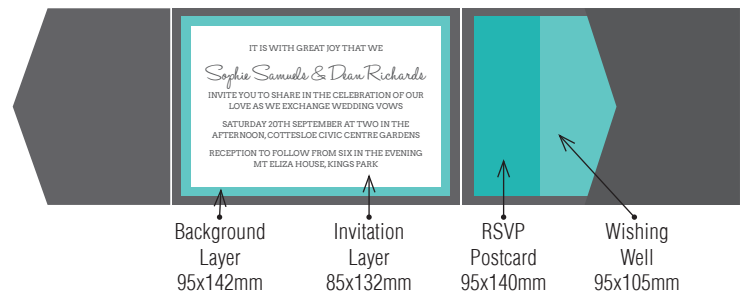

104x152 POCKET STYLE A

104x152 Pockets fit perfectly in our C6 iflap and Wallet Flap Envelopes.

Over 90 stocks and colours available, view our website to see the full range.

2 LAYER / 2 INSERT POCKET

2 LAYER / 2 INSERT POCKET

2 LAYER / 2 INSERT POCKET

2 LAYER / 3 INSERT POCKET

104x152 POCKET STYLE D

2 INSERT POCKET

2 INSERT POCKET

2 INSERT POCKET