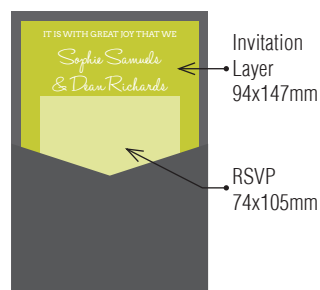

104x152 POCKET STYLE A

104x152 Pockets fit perfectly in our C6 iflap and Wallet Flap Envelopes.

Over 90 stocks and colours available, view our website to see the full range.

2 LAYER / 2 INSERT POCKET

2 LAYER / 2 INSERT POCKET

2 LAYER / 2 INSERT POCKET

2 LAYER / 3 INSERT POCKET

104x152 POCKET STYLE D

2 INSERT POCKET

2 INSERT POCKET

2 INSERT POCKET