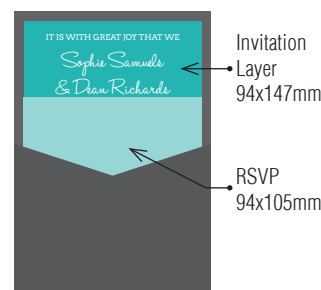

104x152 POCKET STYLE A

104x152 Pockets fit perfectly in our C6 iflap and Wallet Flap Envelopes.

Over 90 stocks and colours available, view our website to see the full range.

2 LAYER / 2 INSERT POCKET

2 LAYER / 2 INSERT POCKET

2 LAYER / 2 INSERT POCKET

2 LAYER / 3 INSERT POCKET

104x152 POCKET STYLE D

2 INSERT POCKET

2 INSERT POCKET

2 INSERT POCKET