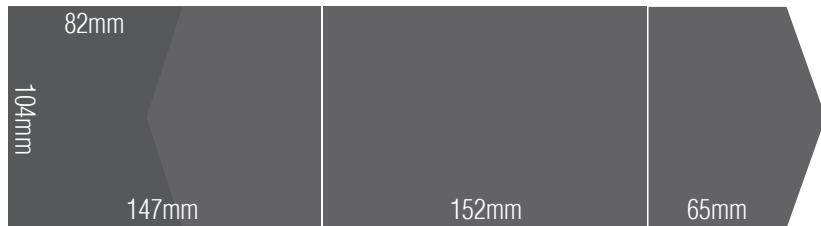

104x152 POCKET STYLE A

104x152 Pockets fit perfectly in our C6 iflap and Wallet Flap Envelopes.

Over 90 stocks and colours available, view our website to see the full range.

2 LAYER / 2 INSERT POCKET

2 LAYER / 2 INSERT POCKET

2 LAYER / 2 INSERT POCKET

2 LAYER / 3 INSERT POCKET

104x152 POCKET STYLE D

2 INSERT POCKET

2 INSERT POCKET

2 INSERT POCKET