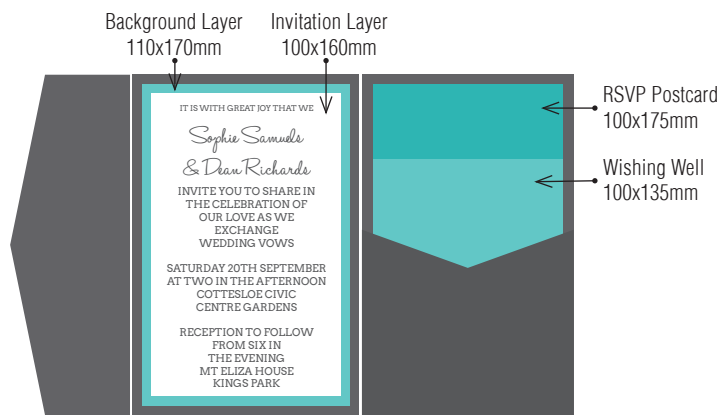

120x180 Pockets fit perfectly in our 130x190mm iflap (Invitation) Envelopes.

Over 90 stocks and colours available, view our website to see the full range.

2 LAYER / 2 INSERT POCKET

2 LAYER / 3 INSERT POCKET

2 LAYER / 2 INSERT POCKET

2 LAYER / 3 INSERT POCKET

2 LAYER / 2 INSERT POCKET

2 LAYER / 3 INSERT POCKET