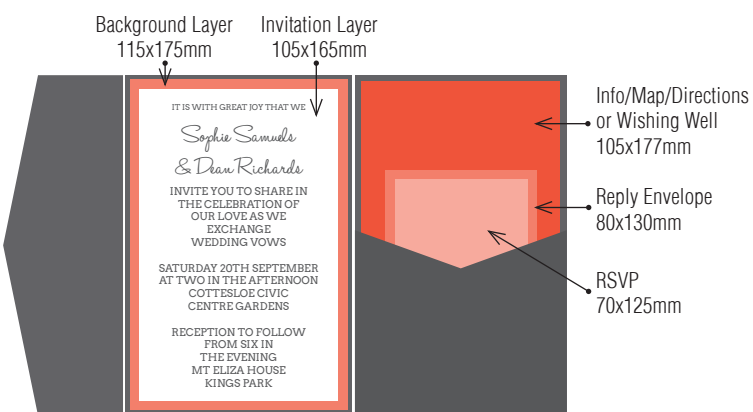

120x180 Pockets fit perfectly in our 130x190mm iflap (Invitation) Envelopes.

Over 90 stocks and colours available, view our website to see the full range.

2 LAYER / 2 INSERT POCKET

2 LAYER / 3 INSERT POCKET

2 LAYER / 2 INSERT POCKET

2 LAYER / 3 INSERT POCKET

2 LAYER / 2 INSERT POCKET

2 LAYER / 3 INSERT POCKET