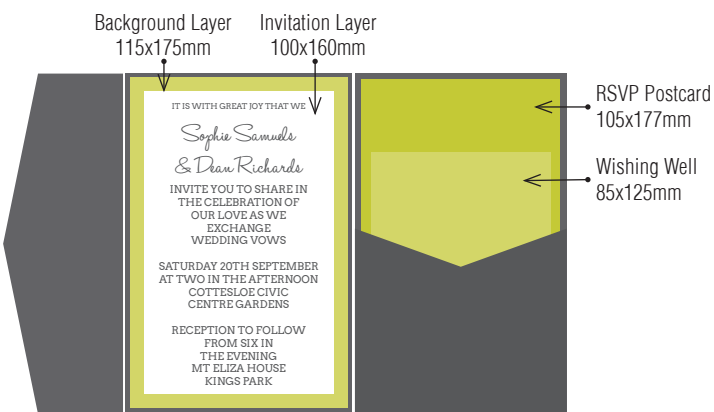

120x180 Pockets fit perfectly in our 130x190mm iflap (Invitation) Envelopes.

Over 90 stocks and colours available, view our website to see the full range.

2 LAYER / 2 INSERT POCKET

2 LAYER / 3 INSERT POCKET

2 LAYER / 2 INSERT POCKET

2 LAYER / 3 INSERT POCKET

2 LAYER / 2 INSERT POCKET

2 LAYER / 3 INSERT POCKET