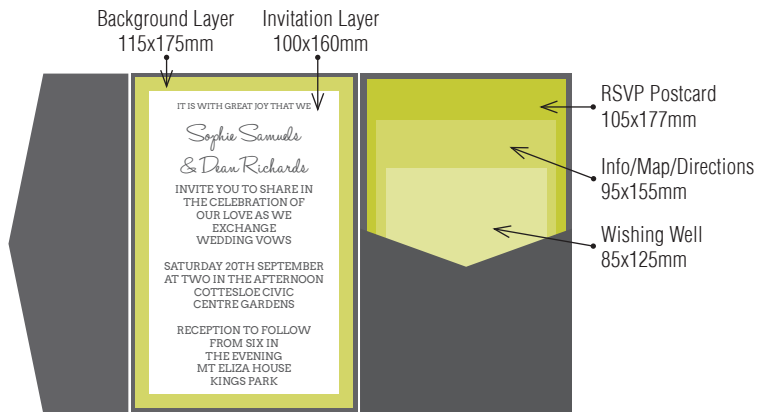

120x180 Pockets fit perfectly in our 130x190mm iflap (Invitation) Envelopes.

Over 90 stocks and colours available, view our website to see the full range.

2 LAYER / 2 INSERT POCKET

2 LAYER / 3 INSERT POCKET

2 LAYER / 2 INSERT POCKET

2 LAYER / 3 INSERT POCKET

2 LAYER / 2 INSERT POCKET

2 LAYER / 3 INSERT POCKET