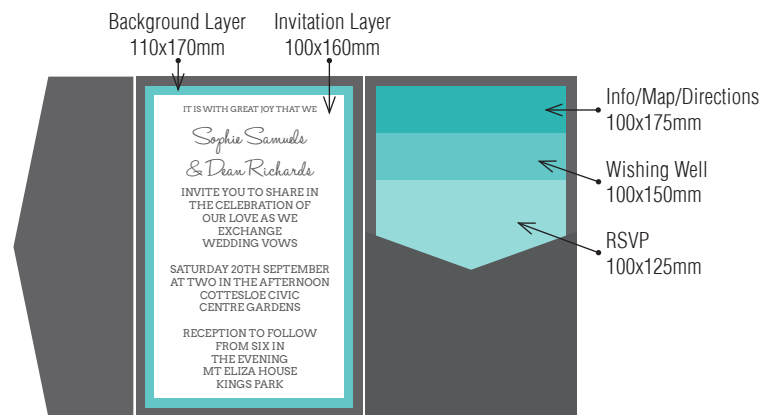

120x180 Pockets fit perfectly in our 130x190mm iflap (Invitation) Envelopes.

Over 90 stocks and colours available, view our website to see the full range.

2 LAYER / 2 INSERT POCKET

2 LAYER / 3 INSERT POCKET

2 LAYER / 2 INSERT POCKET

2 LAYER / 3 INSERT POCKET

2 LAYER / 2 INSERT POCKET

2 LAYER / 3 INSERT POCKET