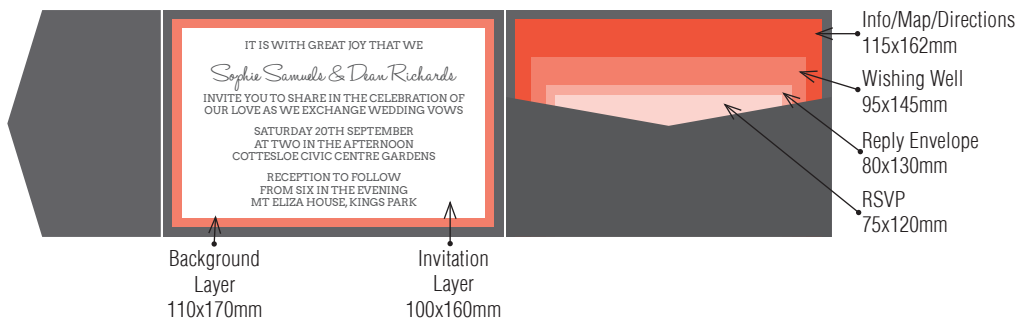

120x180 Pockets fit perfectly in our 130x190mm iflap Envelopes.

Over 90 stocks & colours available, view our website to see the full range.

## 2 LAYER / 3 INSERT POCKET