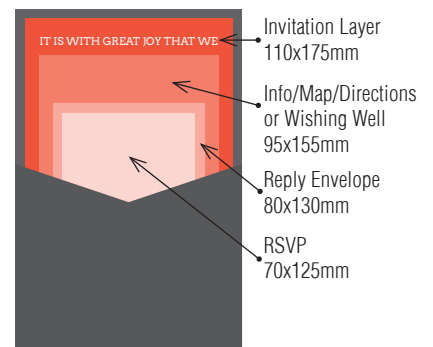

120x180 Pockets fit perfectly in our 130x190mm iflap (Invitation) Envelopes.

Over 90 stocks and colours available, view our website to see the full range.

2 INSERT POCKET

2 INSERT POCKET

2 INSERT POCKET

3 INSERT POCKET

3 INSERT POCKET

3 INSERT POCKET

4 INSERT POCKET

2 INSERT POCKET

3 INSERT POCKET