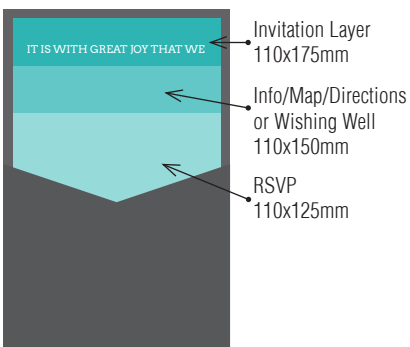

120x180 Pockets fit perfectly in our 130x190mm iflap (Invitation) Envelopes.

Over 90 stocks and colours available, view our website to see the full range.

2 INSERT POCKET

2 INSERT POCKET

2 INSERT POCKET

3 INSERT POCKET

3 INSERT POCKET

3 INSERT POCKET

4 INSERT POCKET

2 INSERT POCKET

3 INSERT POCKET