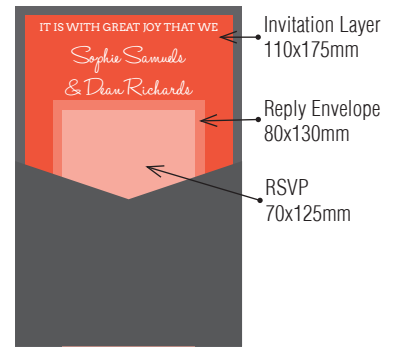

120x180 Pockets fit perfectly in our 130x190mm iflap (Invitation) Envelopes.

Over 90 stocks and colours available, view our website to see the full range.

2 INSERT POCKET

2 INSERT POCKET

2 INSERT POCKET

3 INSERT POCKET

3 INSERT POCKET

3 INSERT POCKET

4 INSERT POCKET

2 INSERT POCKET

3 INSERT POCKET