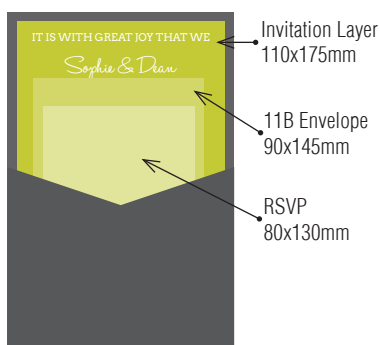

120x180 Pockets fit perfectly in our 130x190mm iflap (Invitation) Envelopes.

Over 90 stocks and colours available, view our website to see the full range.

2 INSERT POCKET

2 INSERT POCKET

2 INSERT POCKET

3 INSERT POCKET

3 INSERT POCKET

3 INSERT POCKET

4 INSERT POCKET

2 INSERT POCKET

3 INSERT POCKET