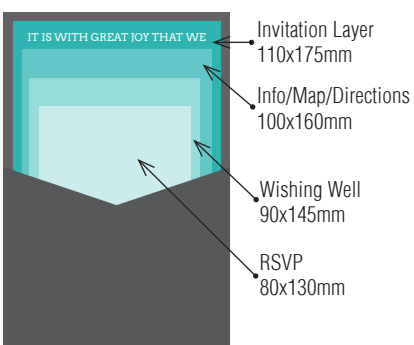

120x180 Pockets fit perfectly in our 130x190mm iflap (Invitation) Envelopes.

Over 90 stocks and colours available, view our website to see the full range.

2 INSERT POCKET

2 INSERT POCKET

2 INSERT POCKET

3 INSERT POCKET

3 INSERT POCKET

3 INSERT POCKET

4 INSERT POCKET

2 INSERT POCKET

3 INSERT POCKET