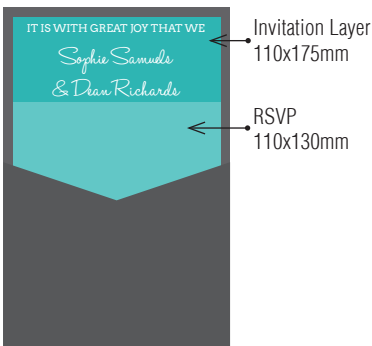

120x180 Pockets fit perfectly in our 130x190mm iflap (Invitation) Envelopes.

Over 90 stocks and colours available, view our website to see the full range.

2 INSERT POCKET

2 INSERT POCKET

2 INSERT POCKET

3 INSERT POCKET

3 INSERT POCKET

3 INSERT POCKET

4 INSERT POCKET

2 INSERT POCKET

3 INSERT POCKET