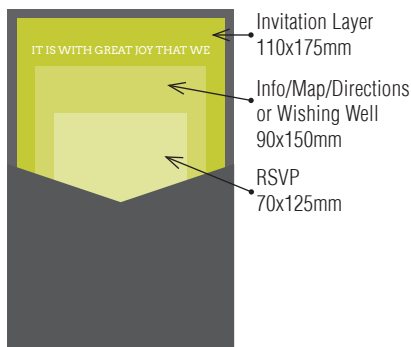

120x180 Pockets fit perfectly in our 130x190mm iflap (Invitation) Envelopes.

Over 90 stocks and colours available, view our website to see the full range.

2 INSERT POCKET

2 INSERT POCKET

2 INSERT POCKET

3 INSERT POCKET

3 INSERT POCKET

3 INSERT POCKET

4 INSERT POCKET

2 INSERT POCKET

3 INSERT POCKET