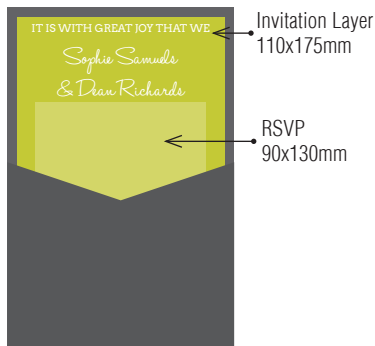

120x180 Pockets fit perfectly in our 130x190mm iflap (Invitation) Envelopes.

Over 90 stocks and colours available, view our website to see the full range.

2 INSERT POCKET

2 INSERT POCKET

2 INSERT POCKET

3 INSERT POCKET

3 INSERT POCKET

3 INSERT POCKET

4 INSERT POCKET

2 INSERT POCKET

3 INSERT POCKET