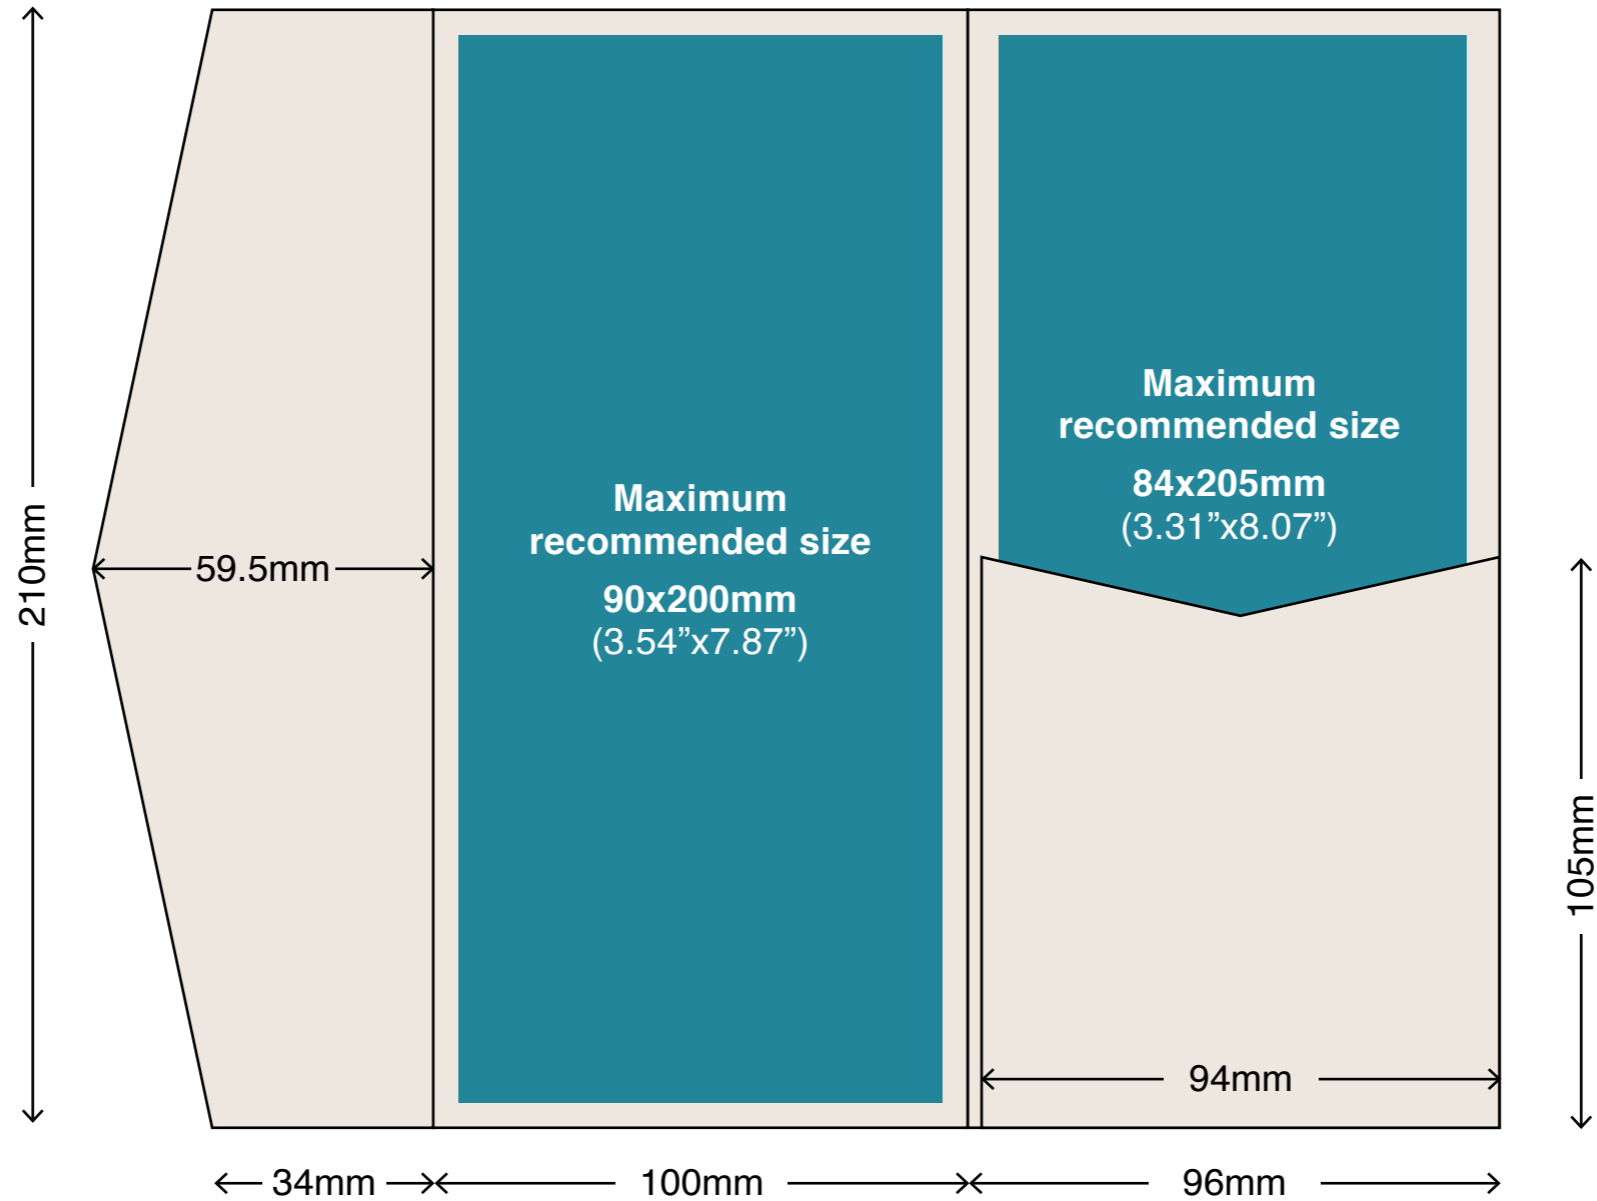

Pocket Insert Sizes

100x210mm iflap Pocket - Style A

Envelopes

100x210mm Pockets fit perfectly in our DL (220x110mm) Envelopes.