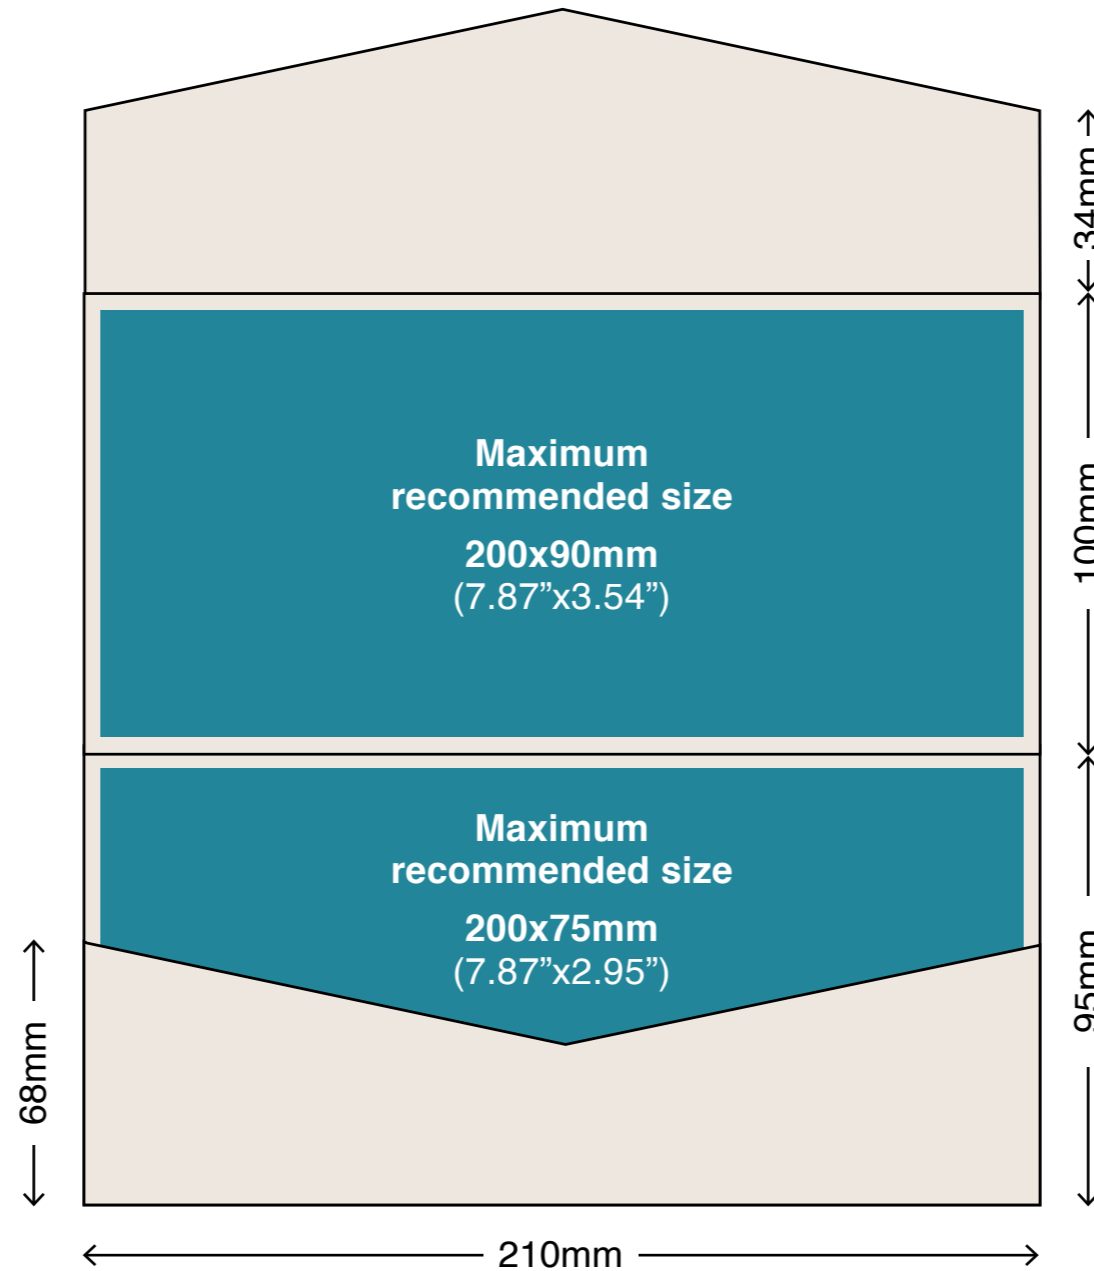

Pocket Insert Sizes

100x210mm iflap Pocket - Style B

Envelopes: 100x210mm Pockets fit perfectly in our DL (220x110mm) Envelopes.