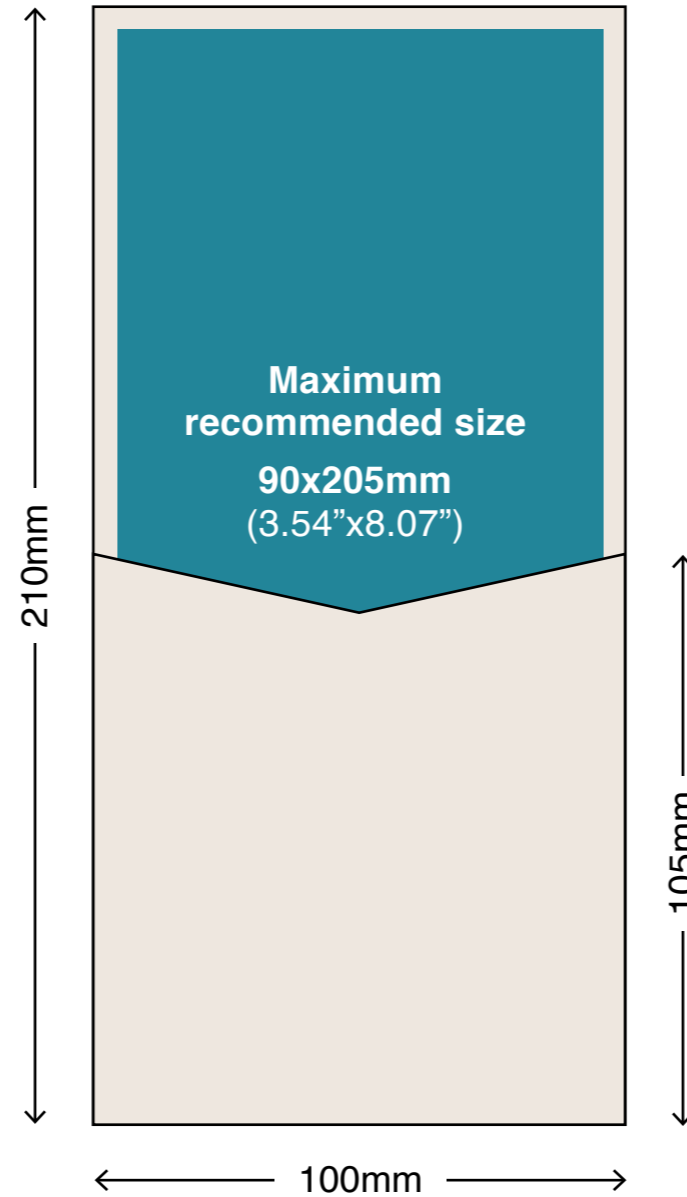

Pocket Insert Sizes

100x210mm iflap Pocket - Style D

Envelopes: 100x210mm Pockets fit perfectly in our DL (220x110mm) Envelopes.