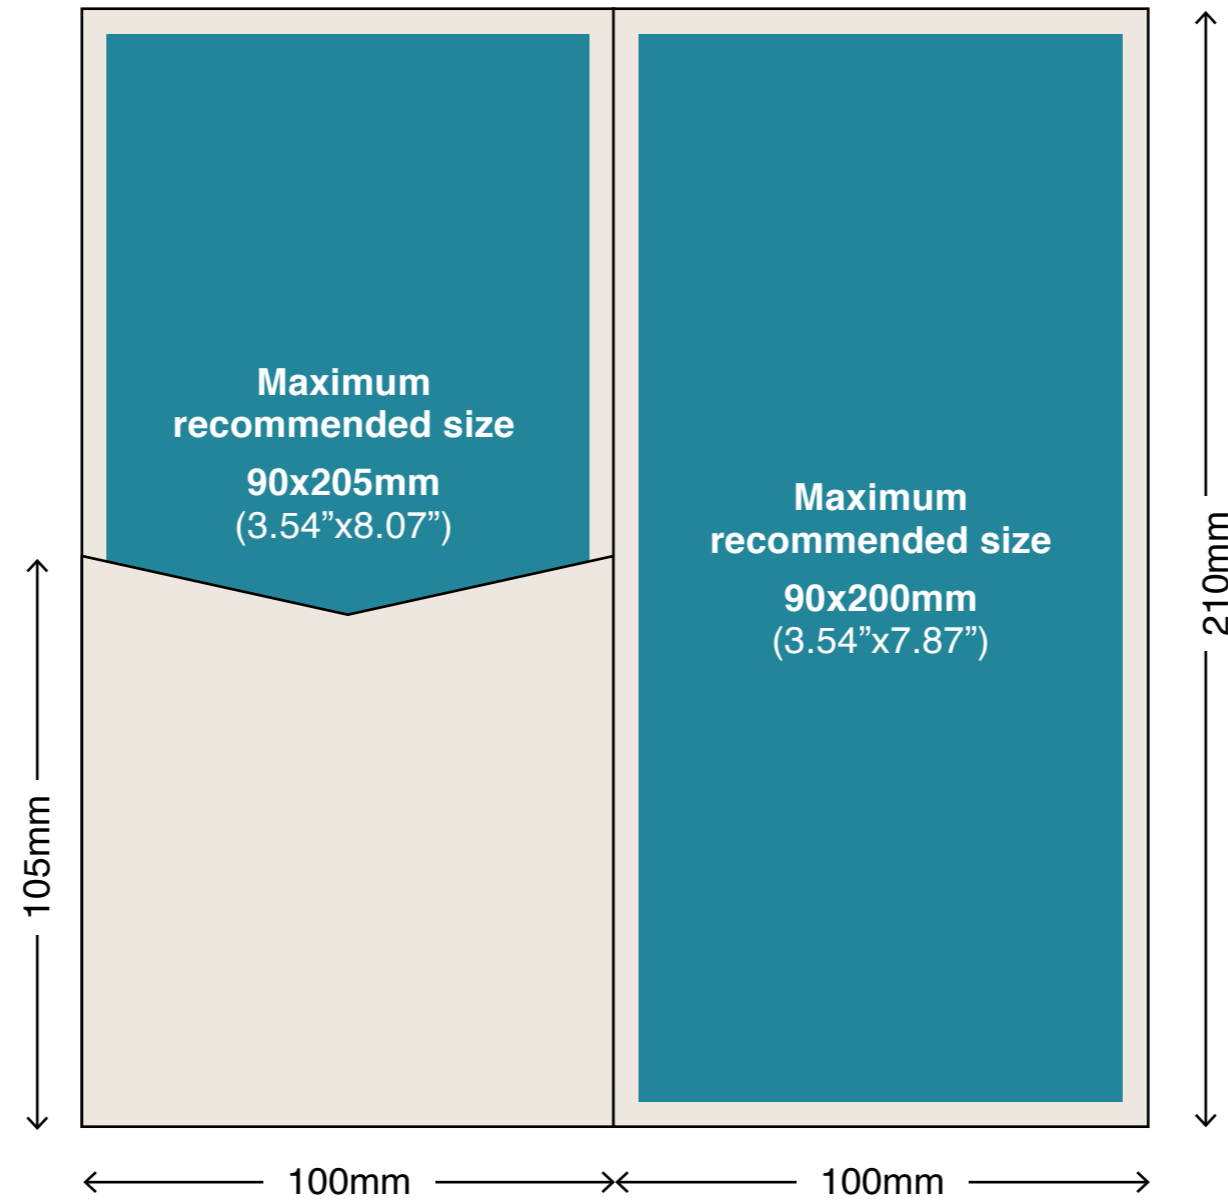

Pocket Insert Sizes

100x210mm iflap Pocket - Style E

Envelopes: 100x210mm Pockets fit perfectly in our DL (220x110mm) Envelopes.