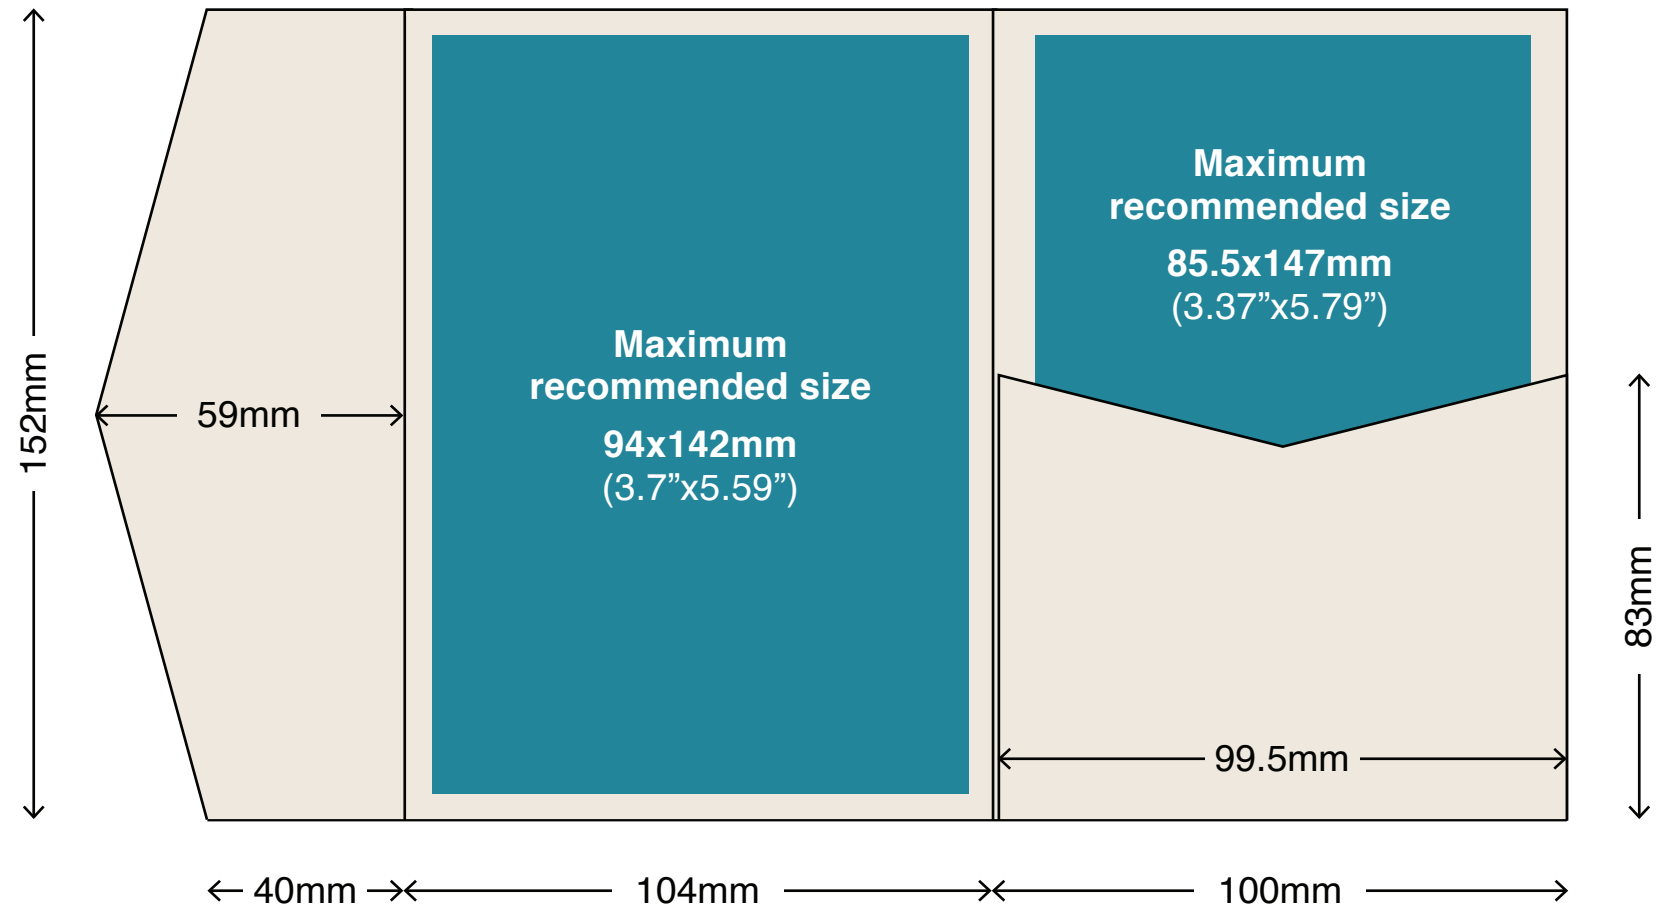

Pocket Insert Sizes

# 104x152mm iflap Pocket - Style A

## Envelopes

104x152mm Pockets fit perfectly in our C6 (162x114mm) Envelopes.