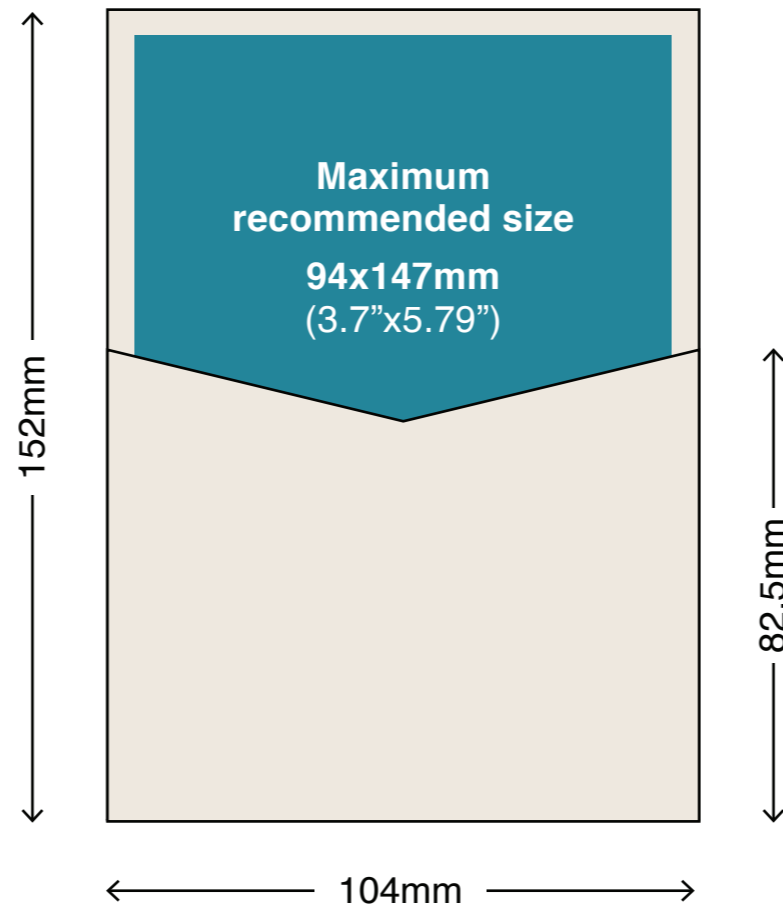

Pocket Insert Sizes

# 104x152mm iflap Pocket - Style D

## Envelopes

104x152mm Pockets fit perfectly in our C6 (162x114mm) Envelopes.