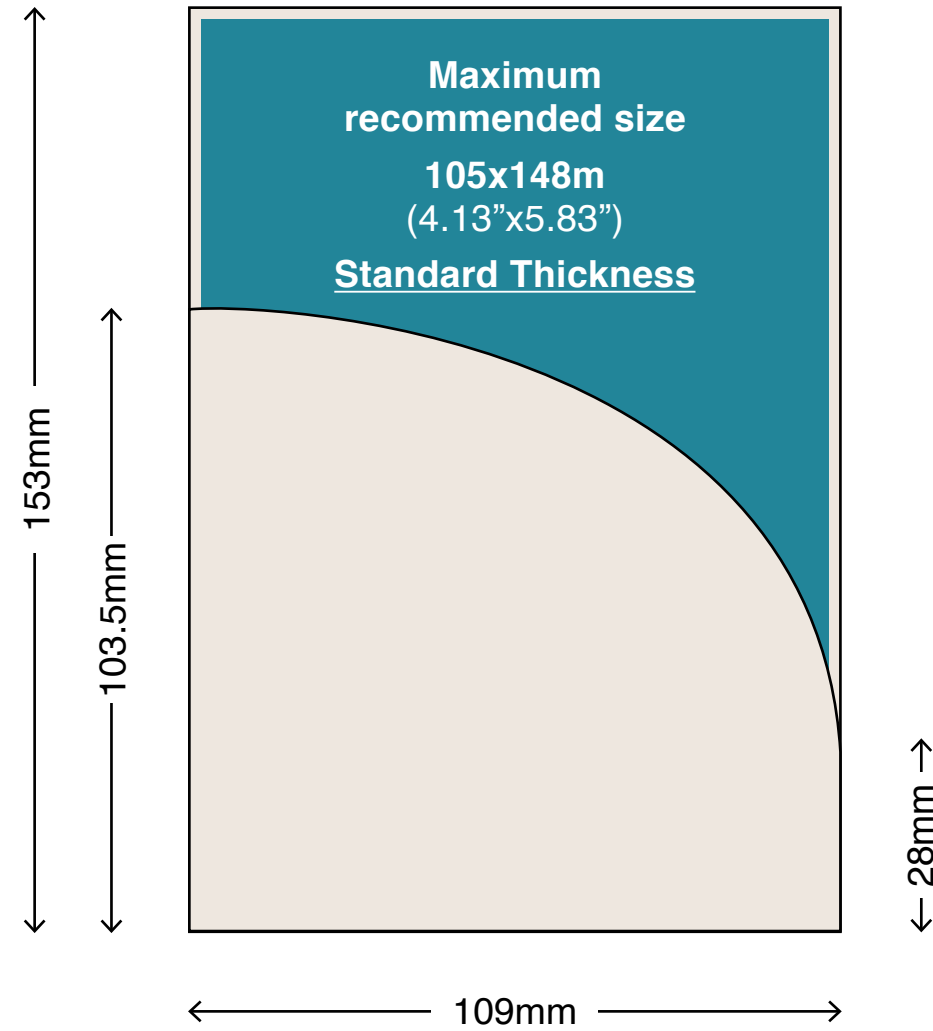

Pocket Insert Sizes

109x153mm Half Arch Pocket - Oversized Style D

Envelopes

109x153mm Pockets fit perfectly in our
C6 (162x114mm) Envelopes.