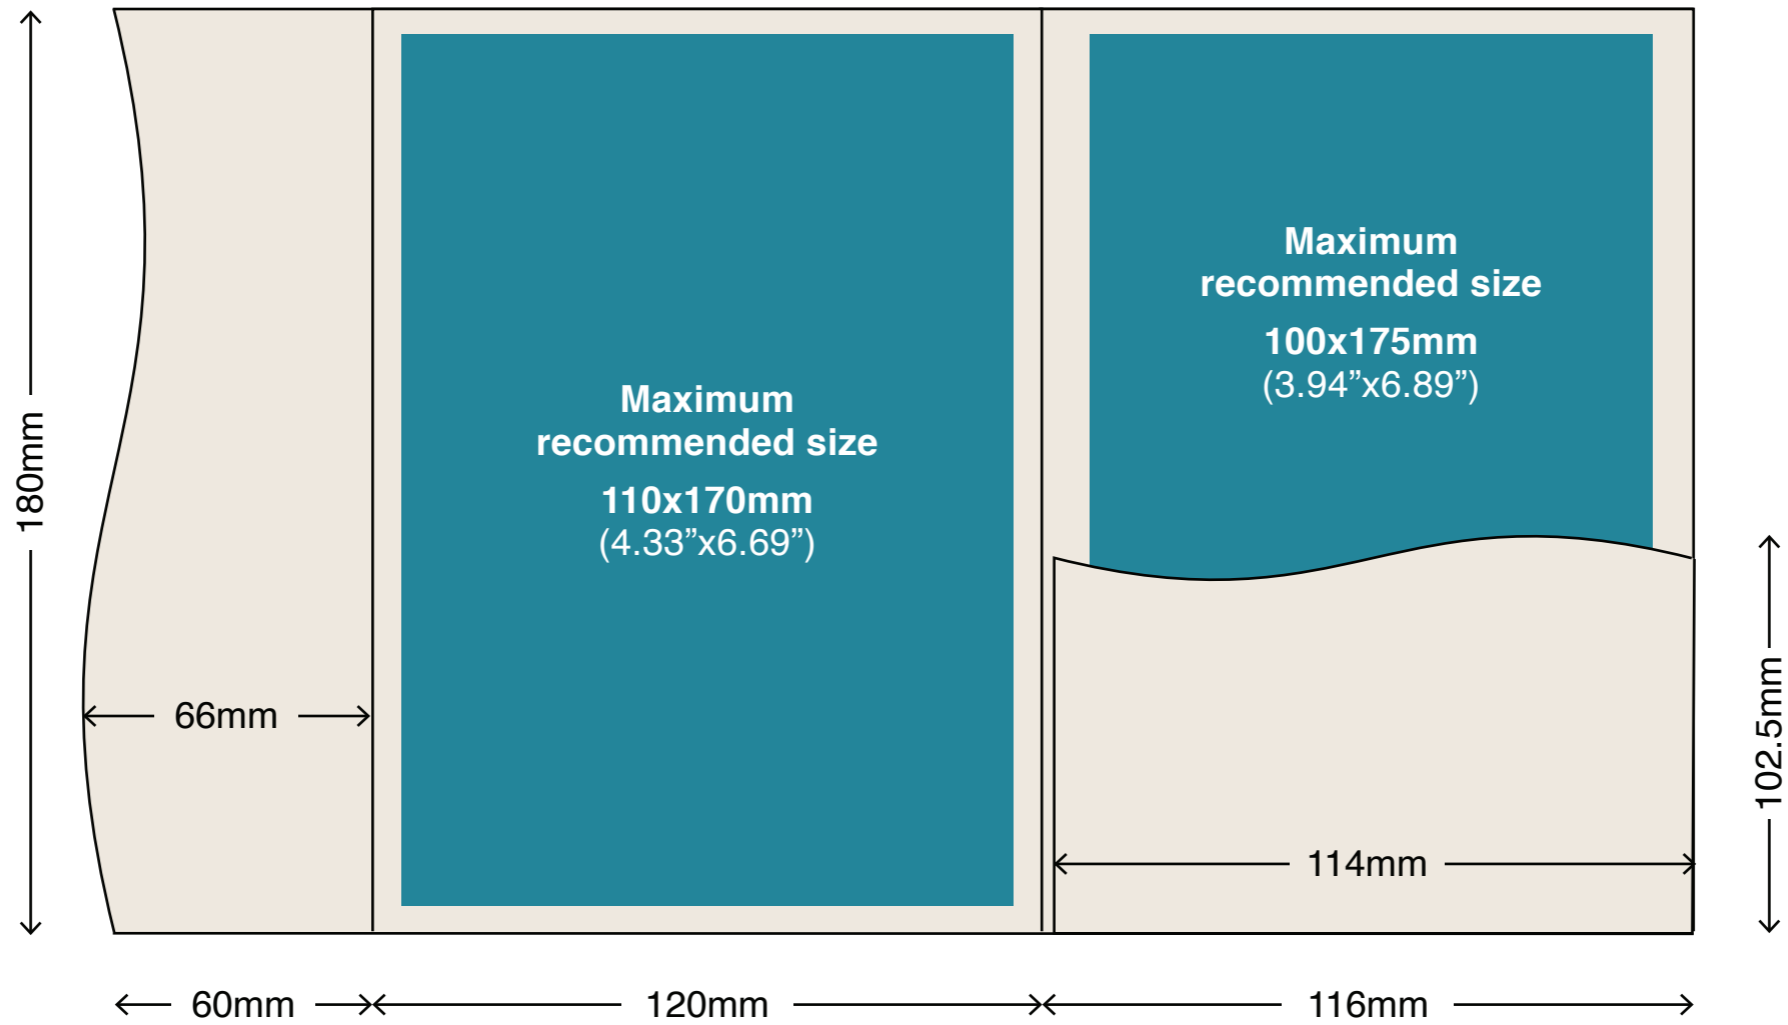

Pocket Insert Sizes

120x180mm Curvy Pocket - Style A

Envelopes

120x180mm Pockets fit perfectly in our 130x190mm (Invitation) Envelopes.