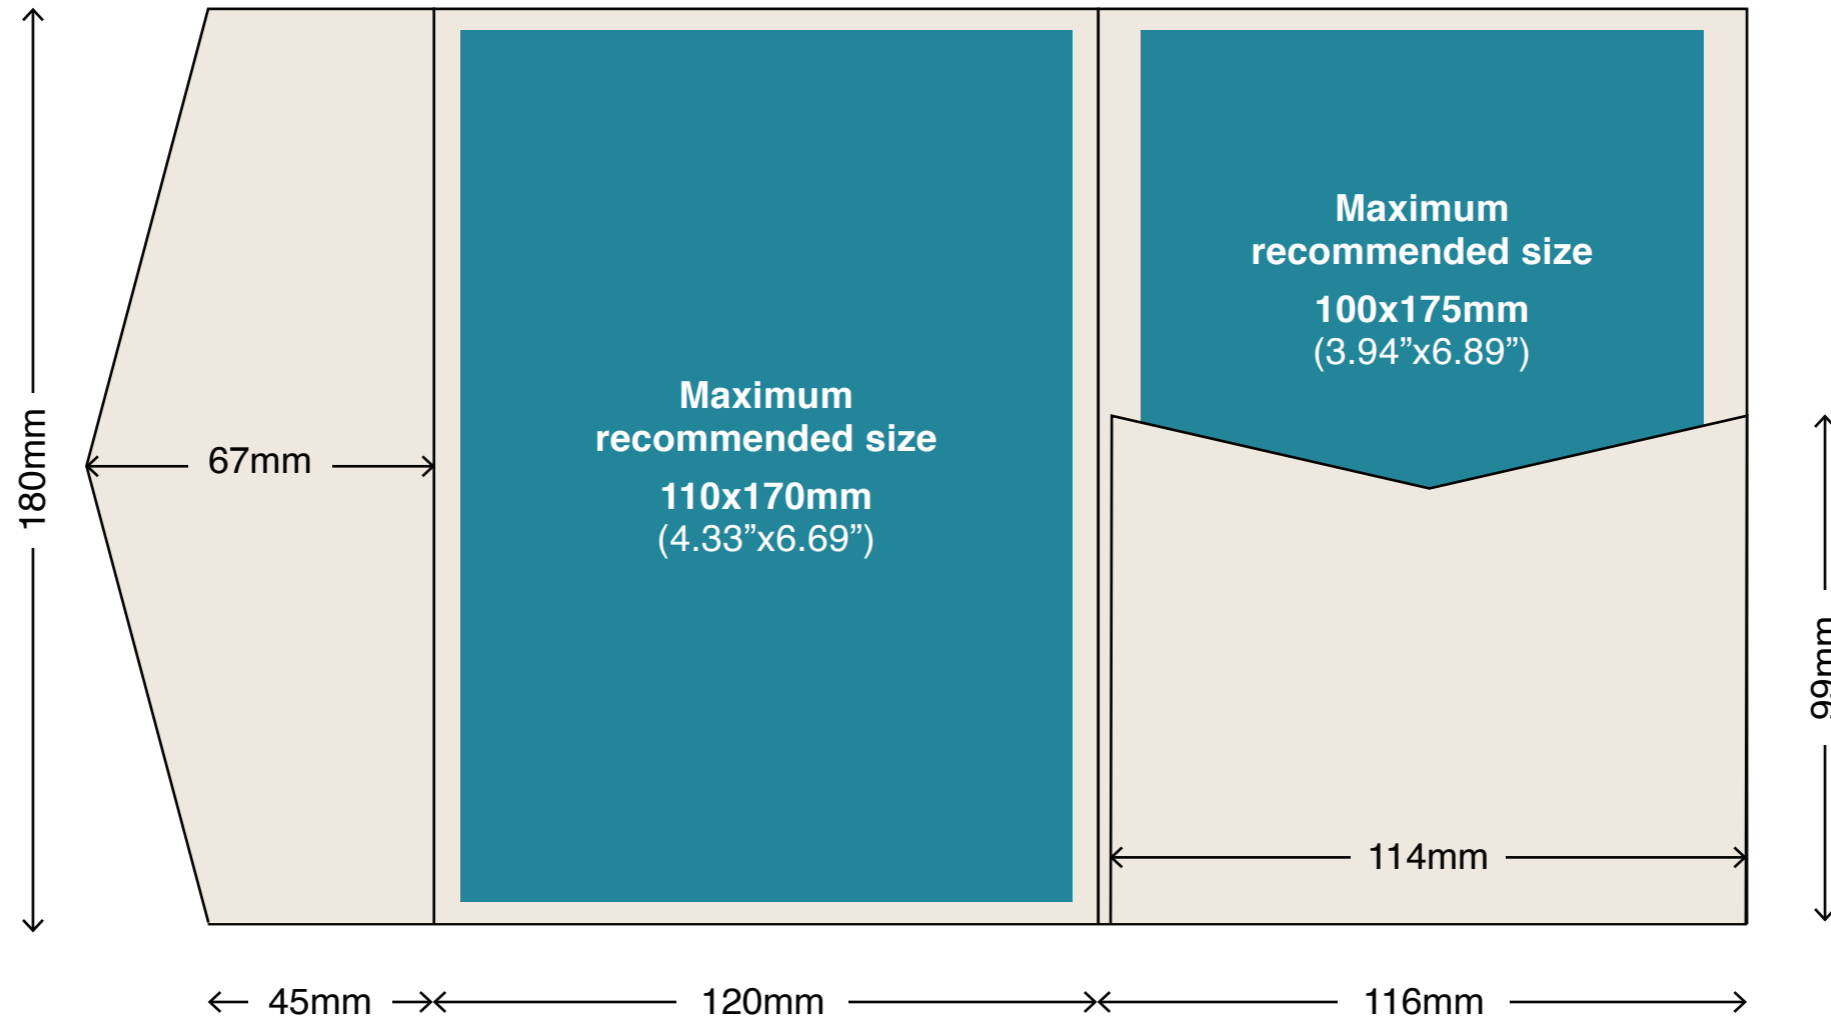

Pocket Insert Sizes

# 120x180mm iflap Pocket - Style A

## Envelopes

120x180mm Pockets fit perfectly in our 130x190mm (Invitation) Envelopes.