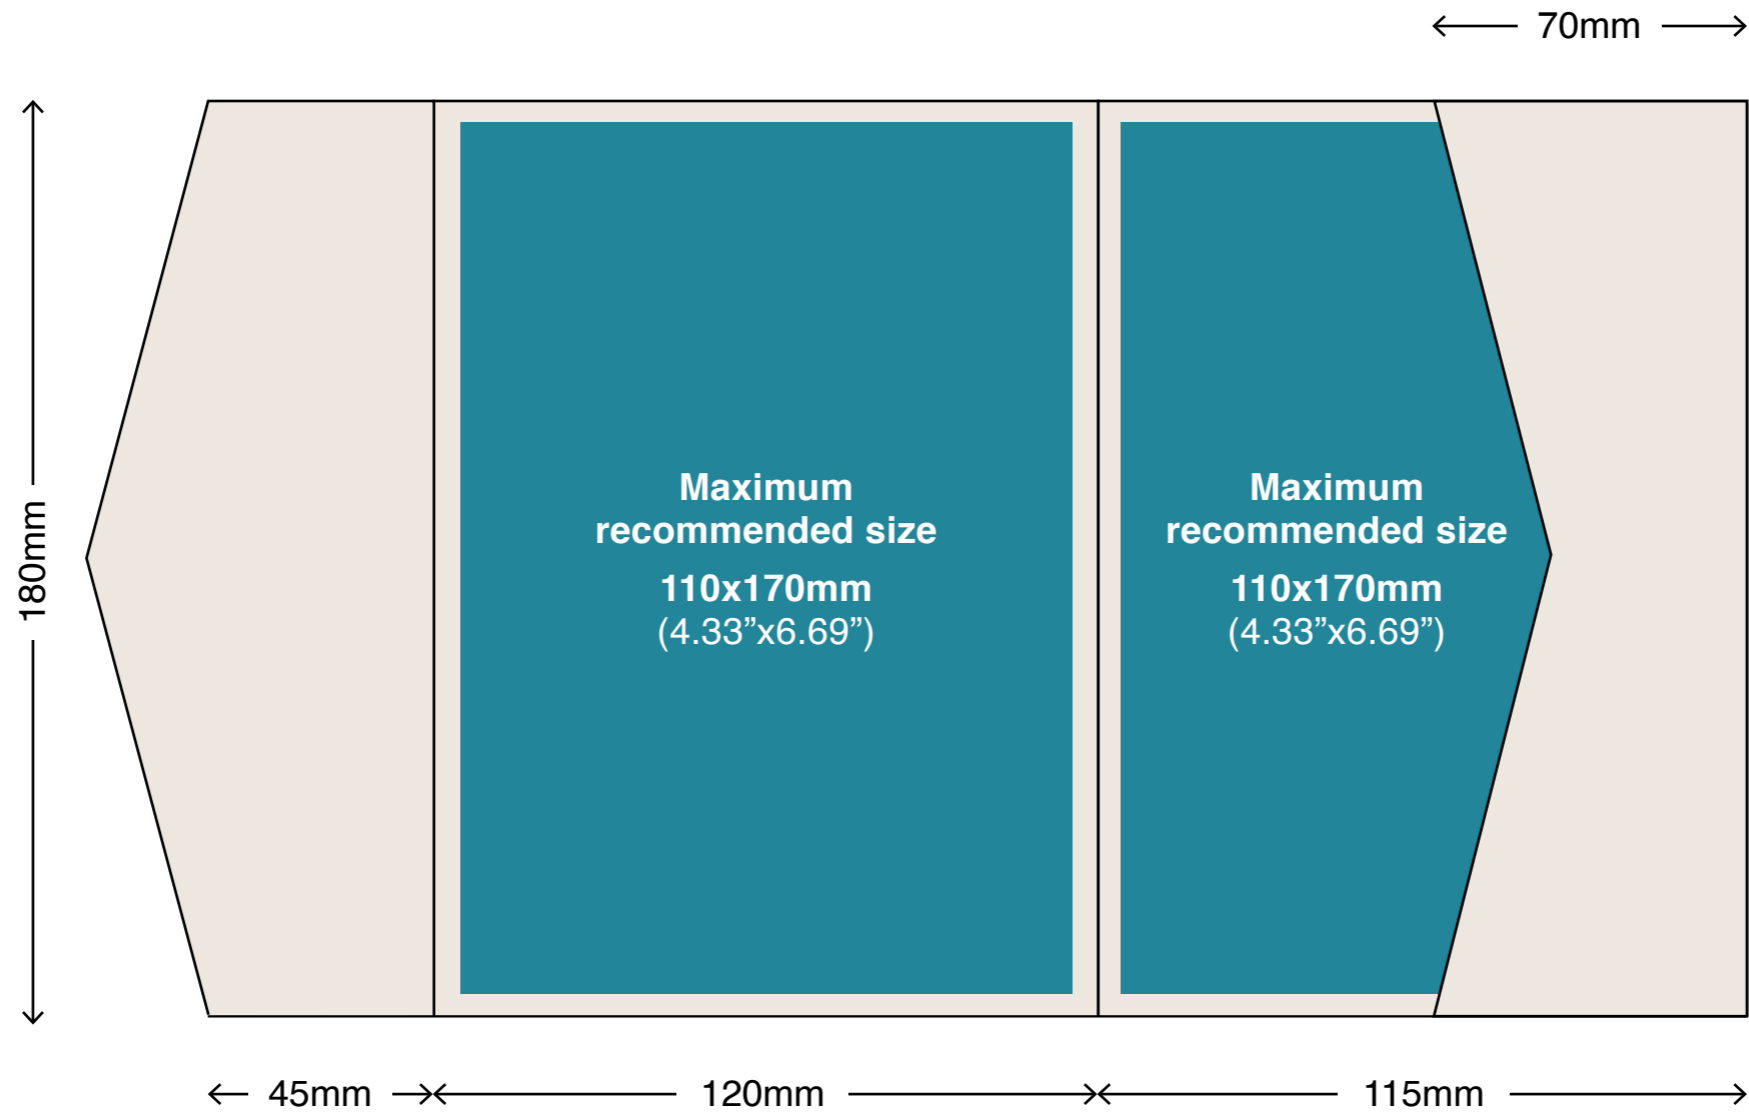

Pocket Insert Sizes

120x180mm iflap Pocket - Style B

Envelopes: 120x180mm Pockets fit perfectly in our 130x190mm (Invitation) Envelopes.