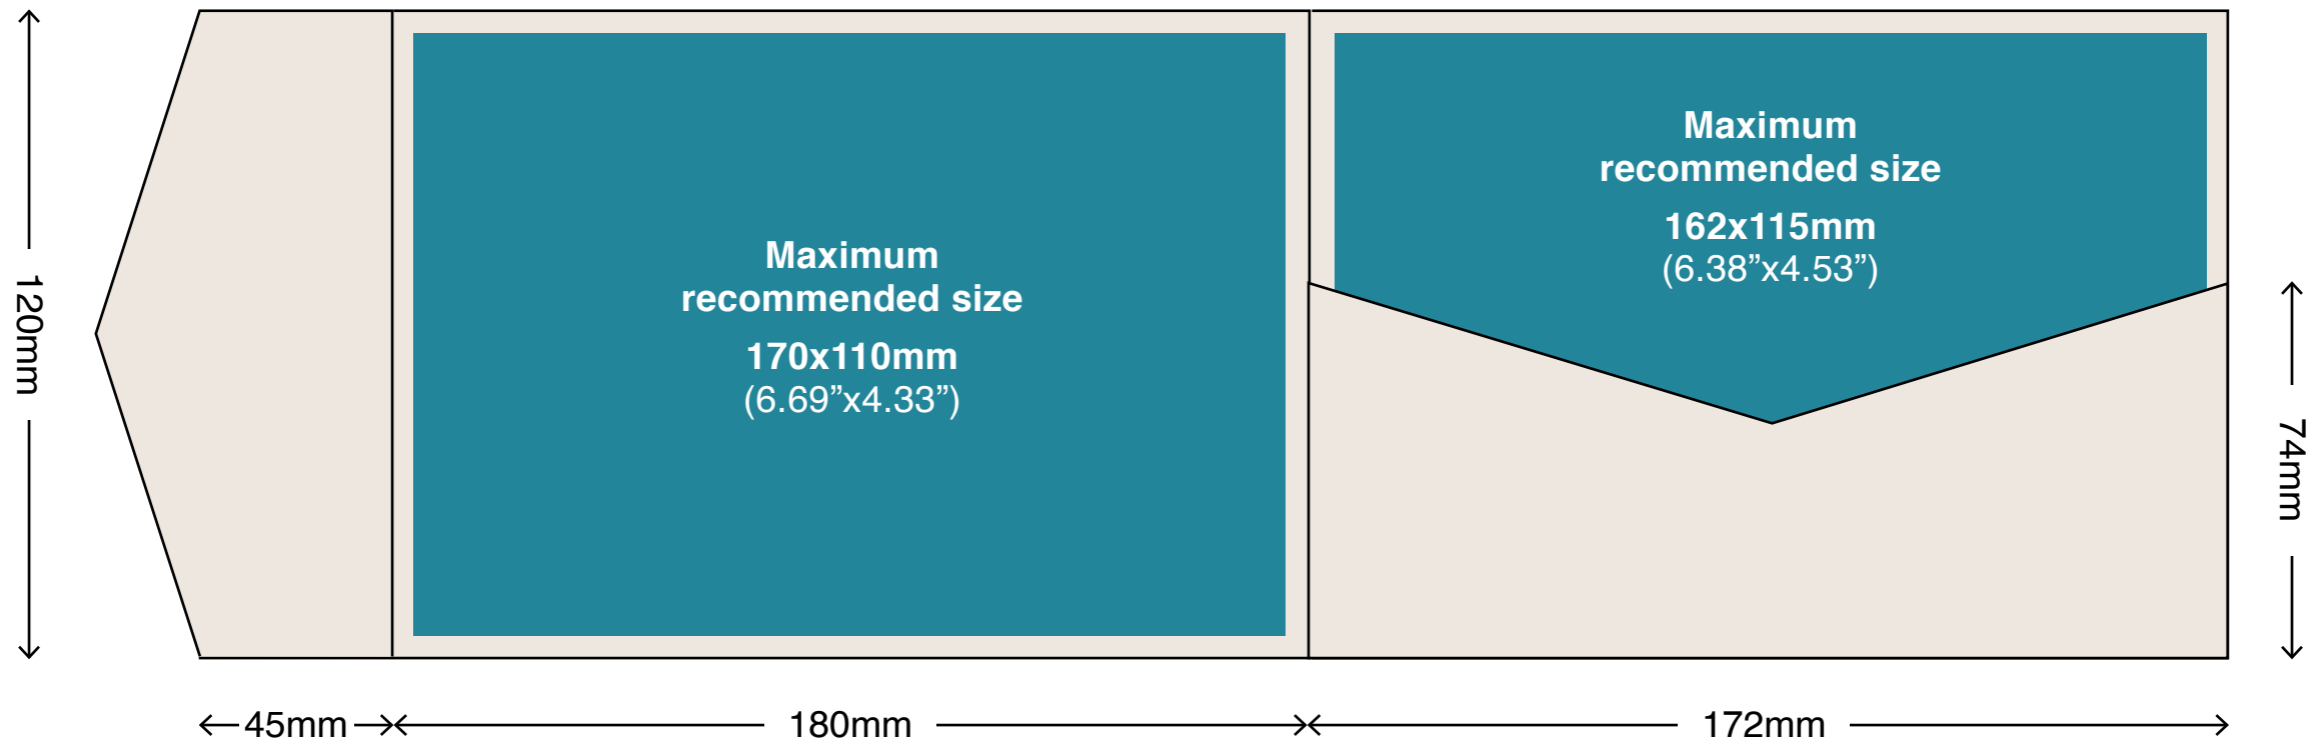

Pocket Insert Sizes

120x180mm iflap Pocket - Style C

Envelopes: 120x180mm Pockets fit perfectly in our 130x190mm (Invitation) Envelopes.