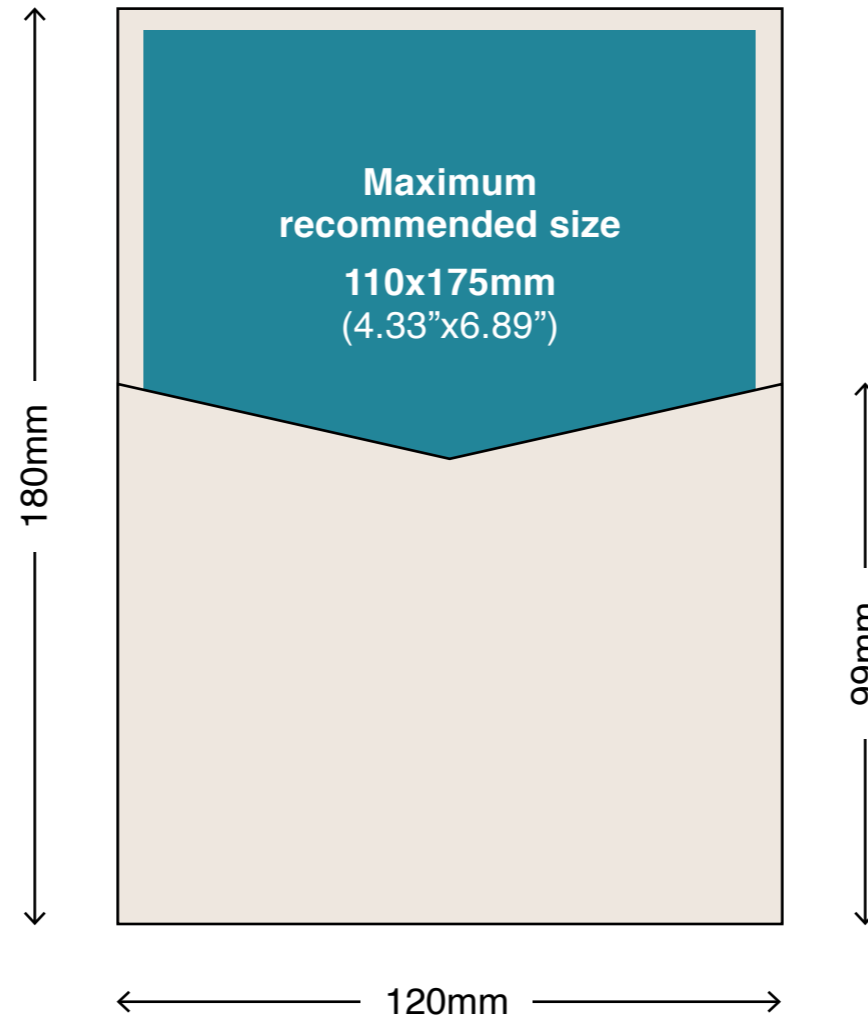

Pocket Insert Sizes

# 120x180mm iflap Pocket - Style D

## Envelopes

120x180mm Pockets fit perfectly in our 130x190mm (Invitation) Envelopes.