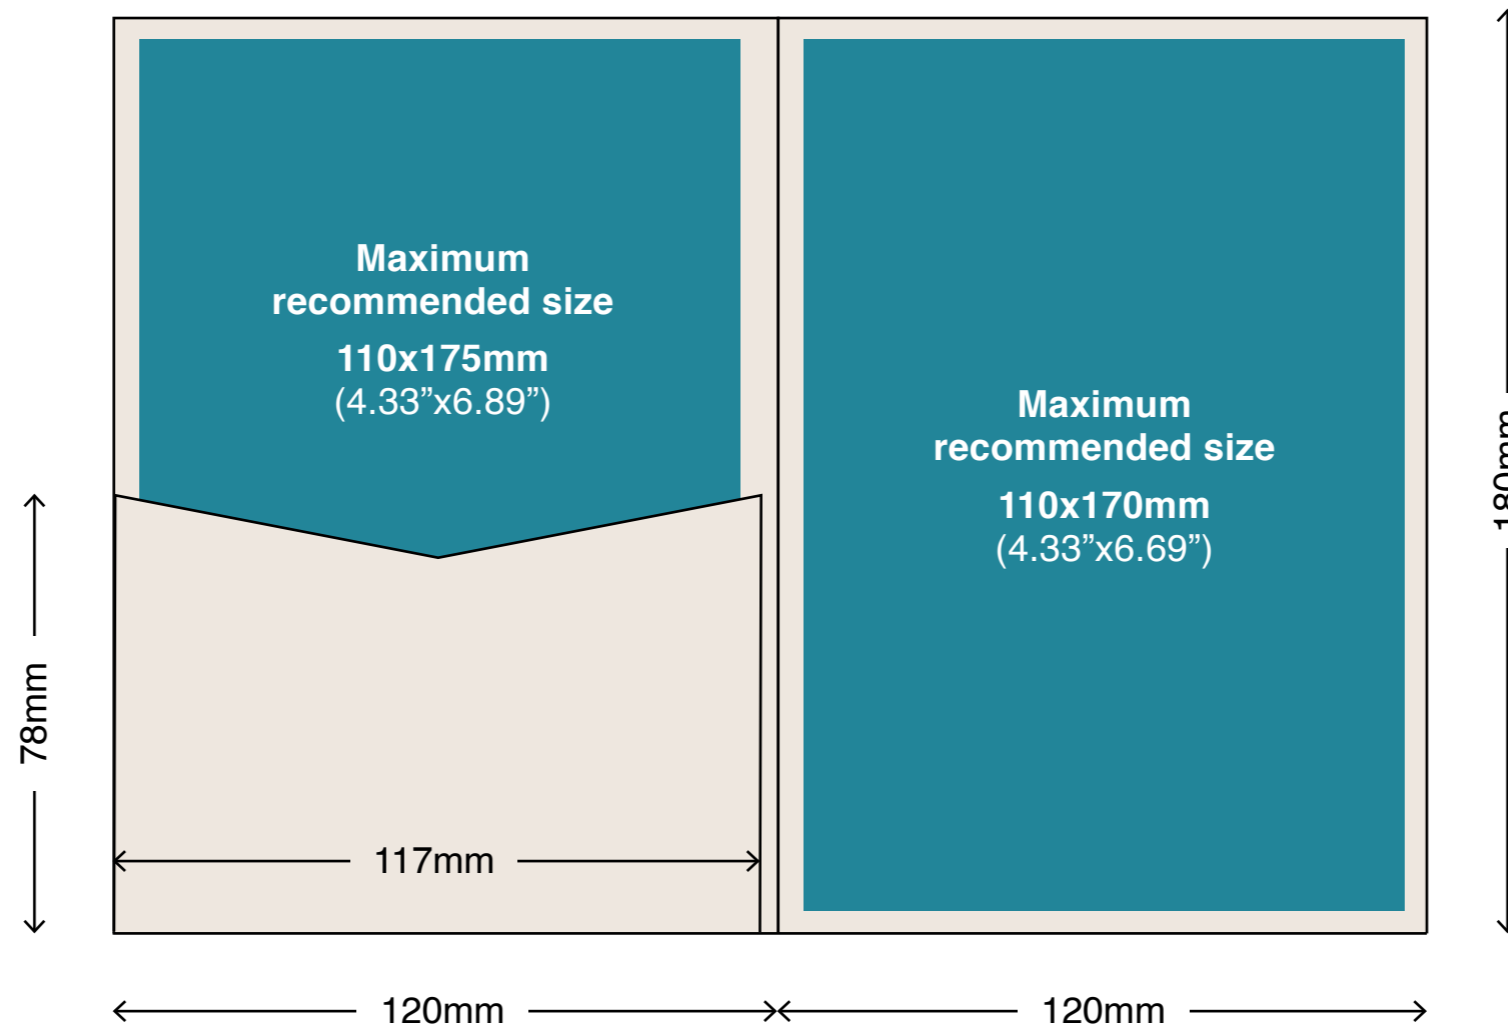

Pocket Insert Sizes

120x180mm iflap Pocket - Style E

Envelopes: 120x180mm Pockets fit perfectly in our 130x190mm (Invitation) Envelopes.