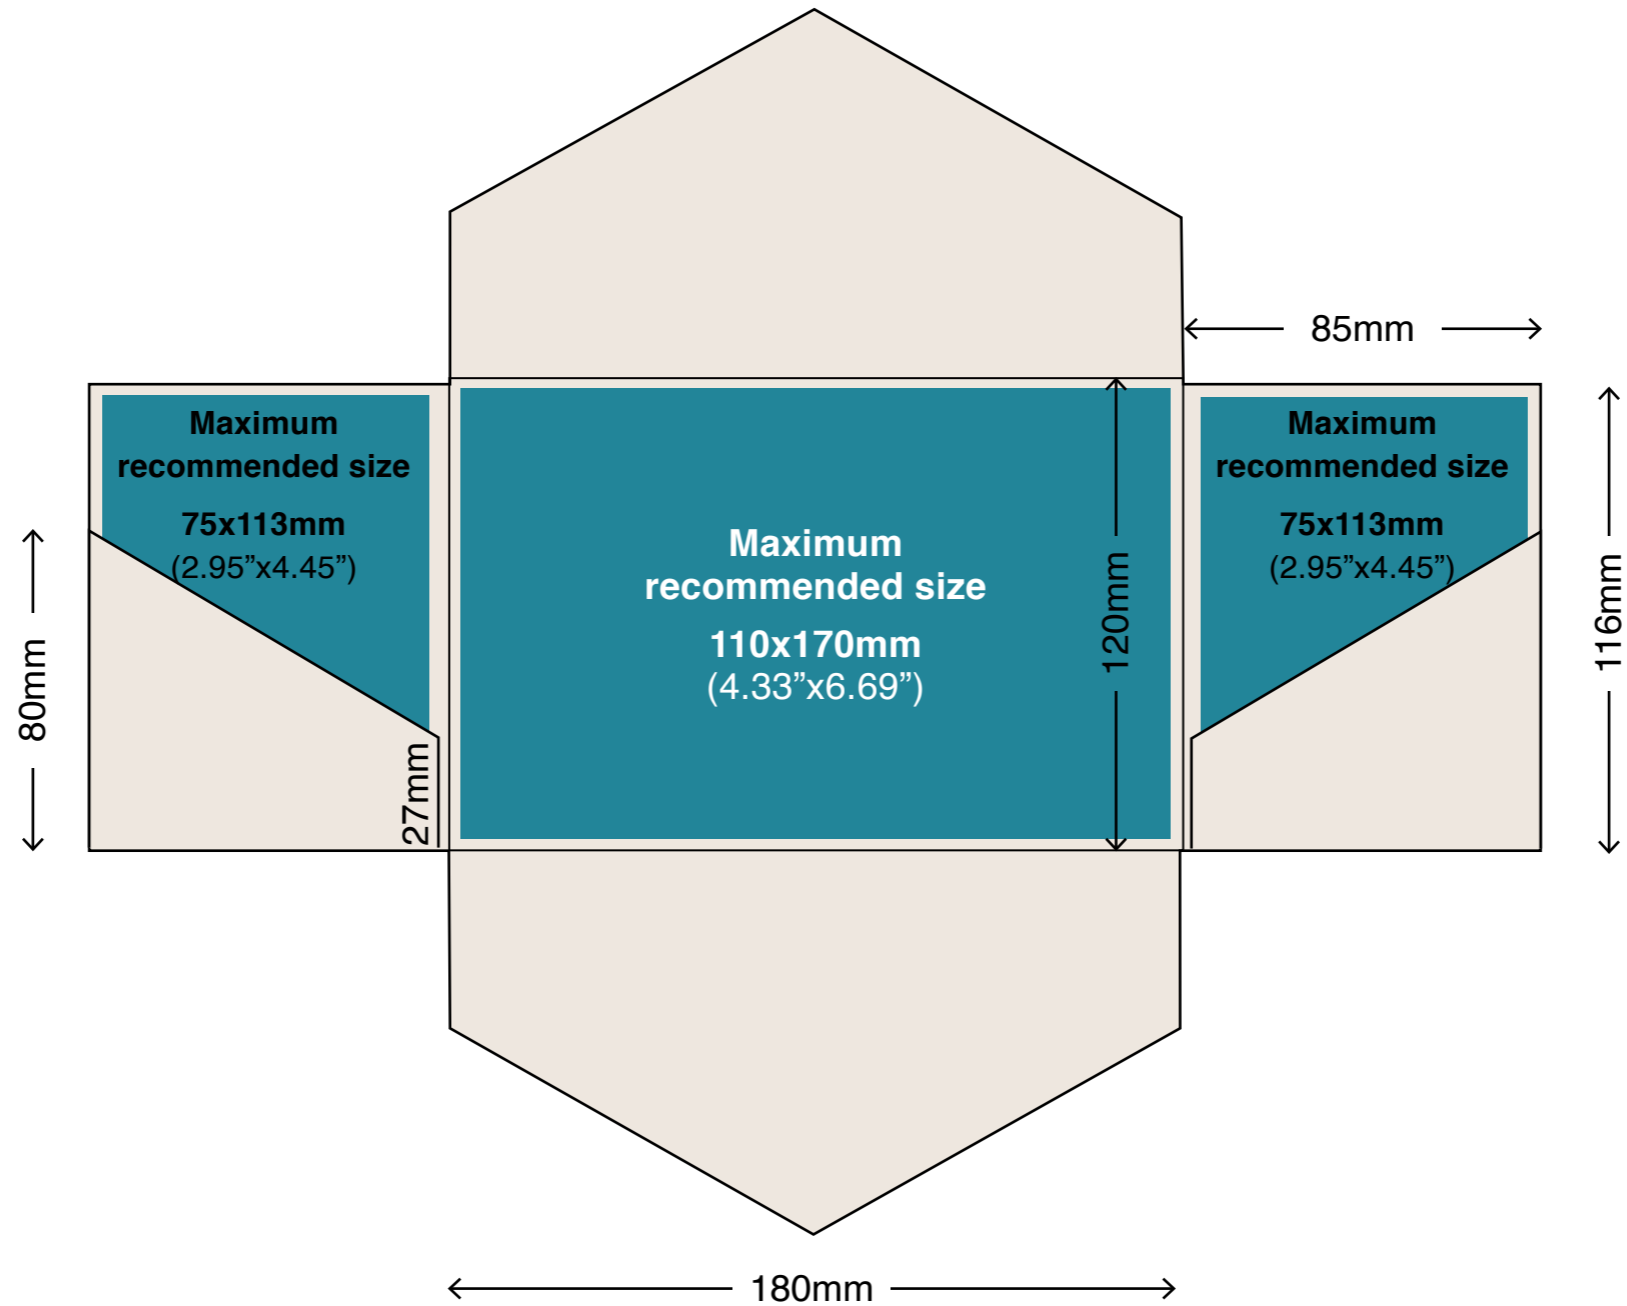

Pocket Insert Sizes

120x180mm iflap Pocket - Style F

Envelopes: 120x180mm Pockets fit perfectly in our 130x190mm (Invitation) Envelopes.