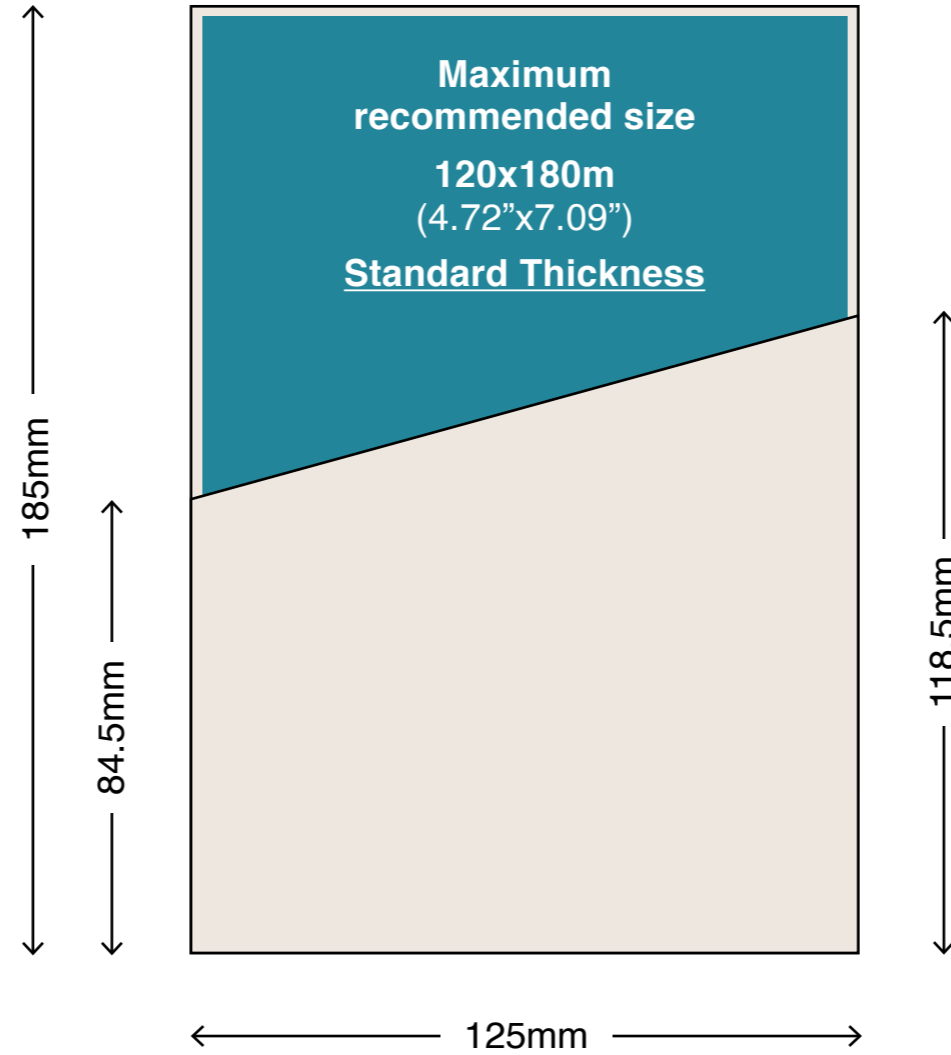

Pocket Insert Sizes

# 125x185mm 15 Degree Pocket - Oversized Style D

## Envelopes

125x185mm Pockets fit perfectly in our  
130x190mm (Invitation) Envelopes.