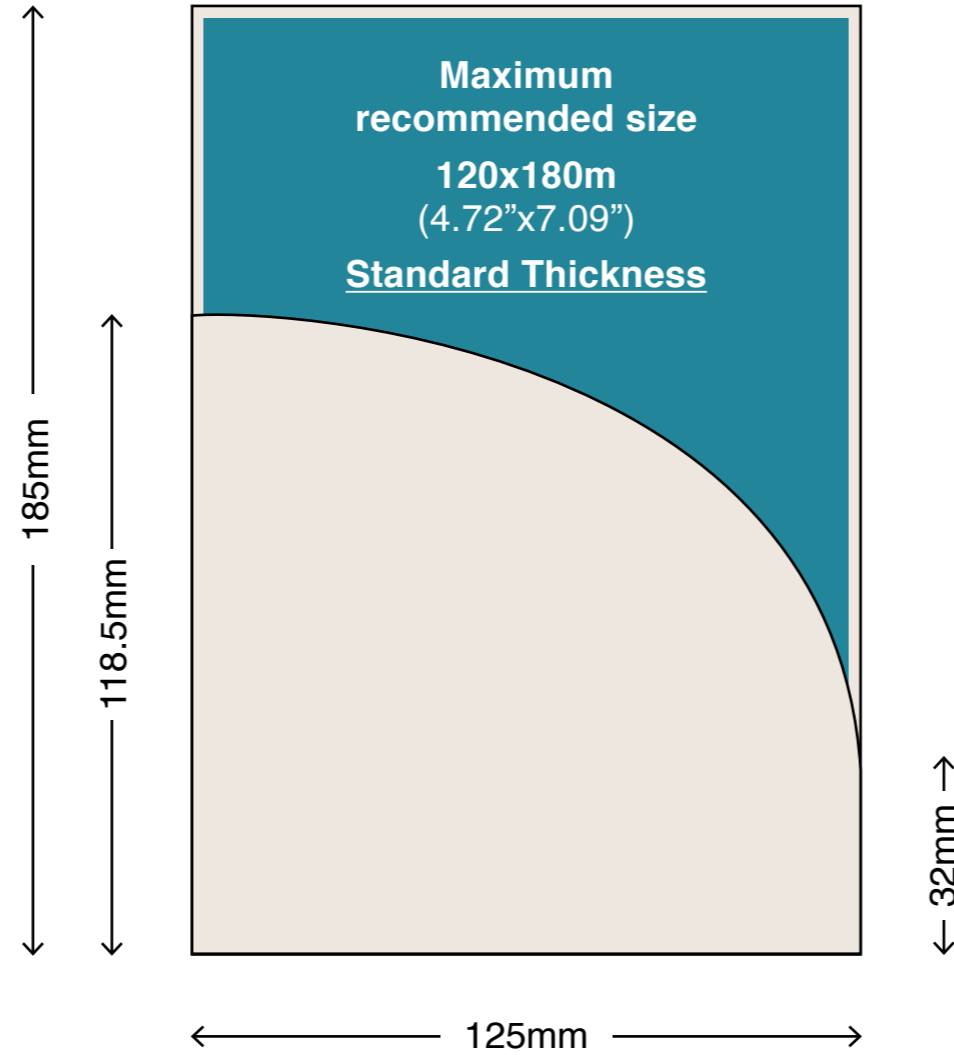

Pocket Insert Sizes

# 125x185mm Half Arch Pocket - Oversized Style D

## Envelopes

125x185mm Pockets fit perfectly in our  
130x190mm (Invitation) Envelopes.