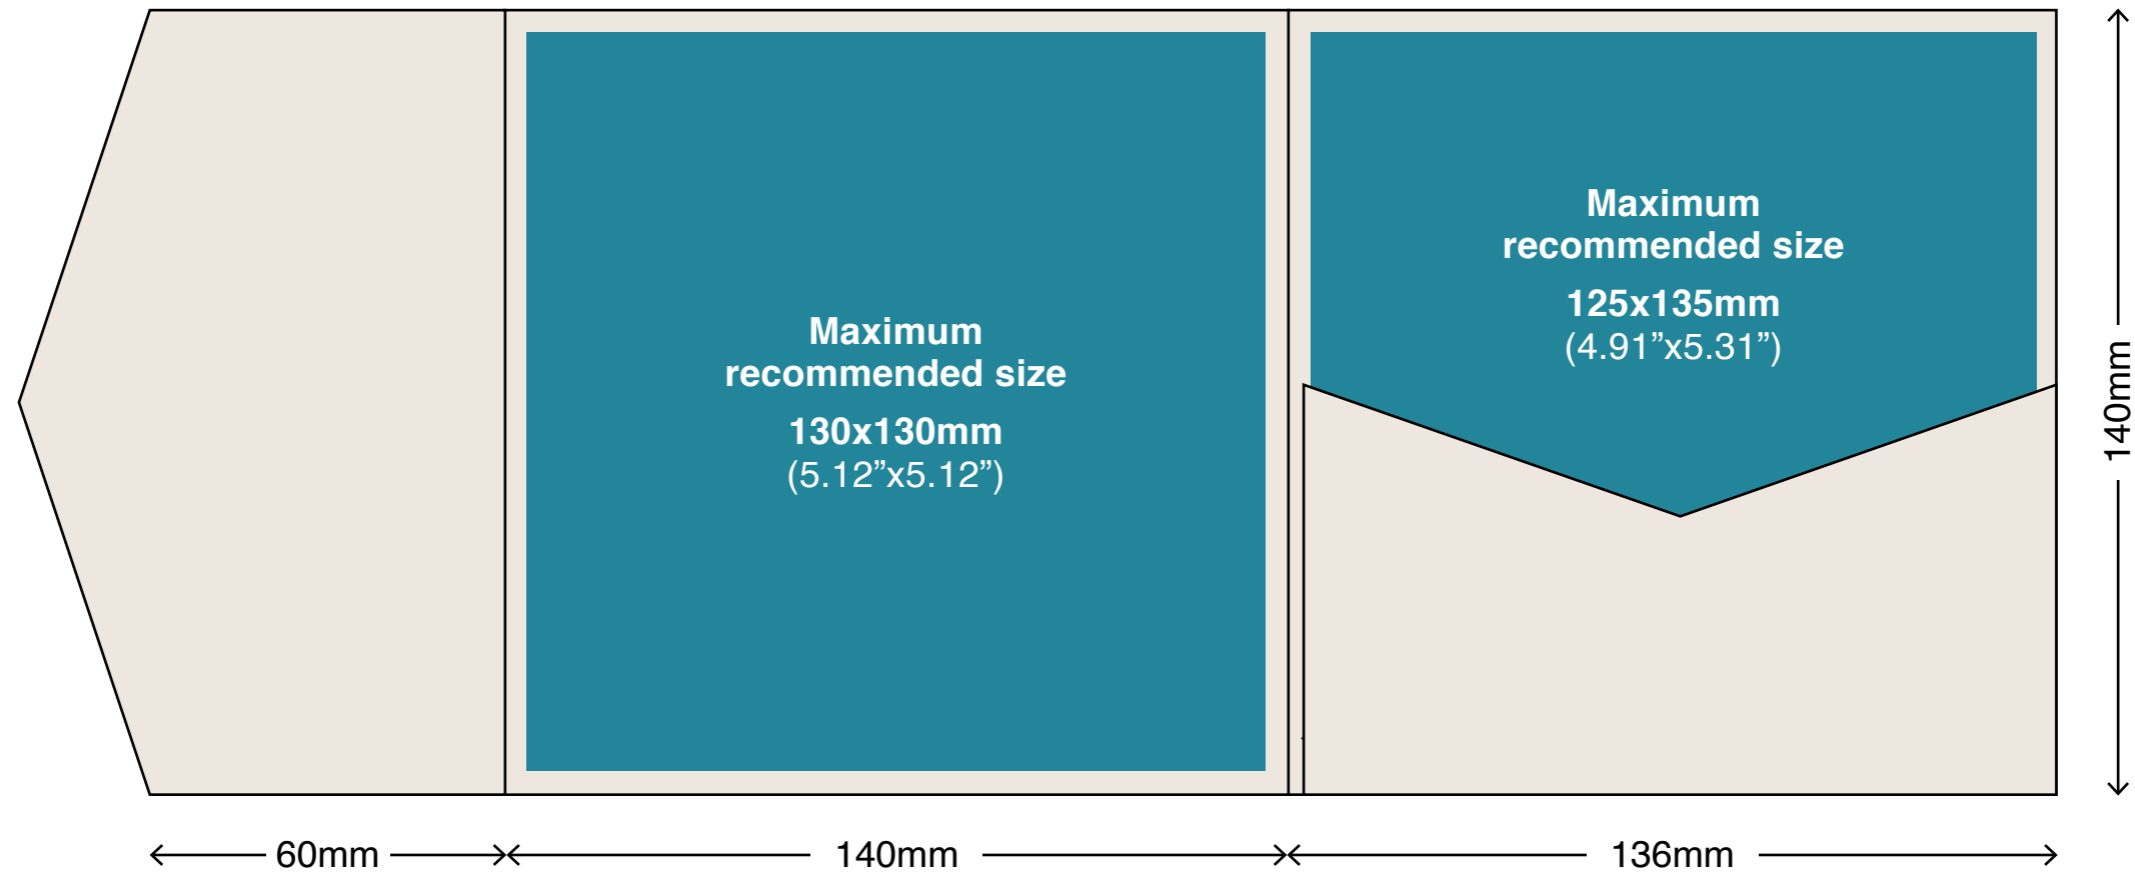

Pocket Insert Sizes

140x140mm iflap Pocket - Style A

Envelopes: 140x140mm Pockets fit perfectly in our 150x150mm Envelopes.