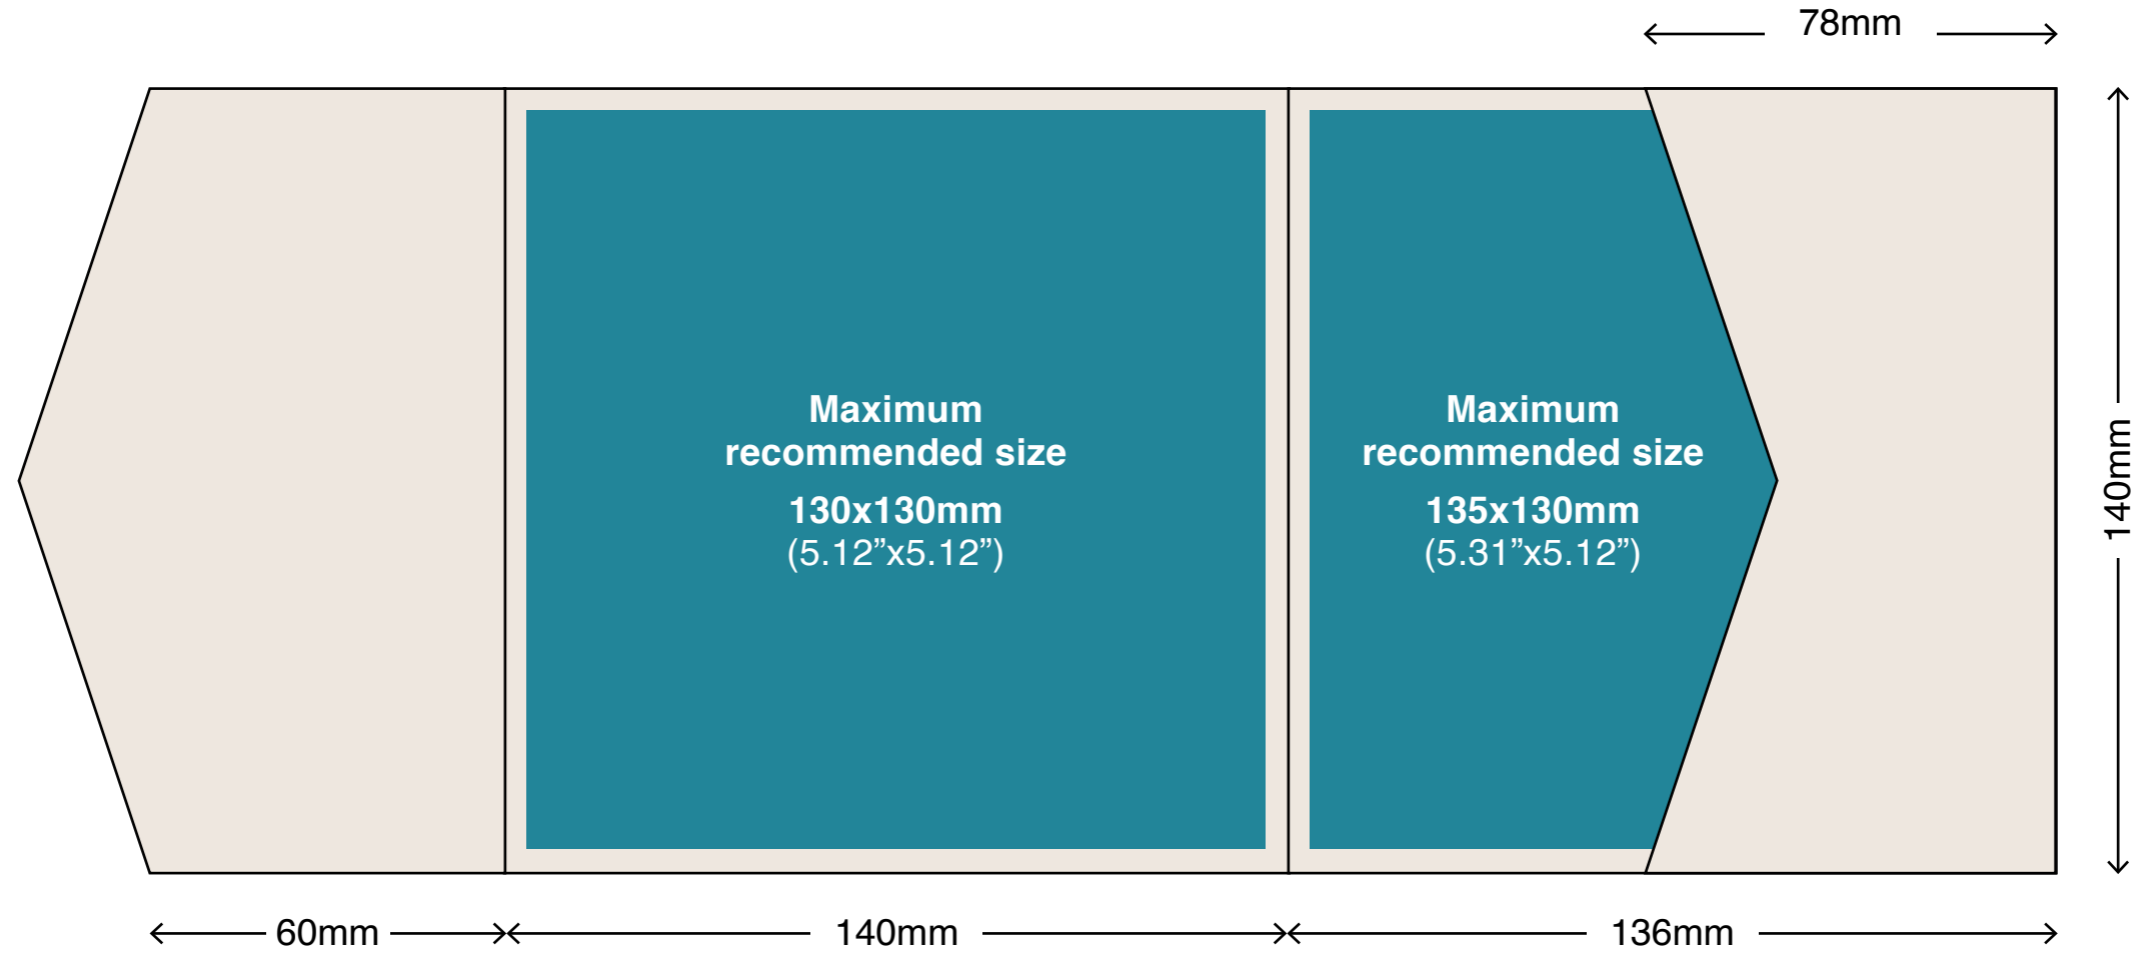

Pocket Insert Sizes

140x140mm iflap Pocket - Style B

Envelopes: 140x140mm Pockets fit perfectly in our 150x150mm Envelopes.