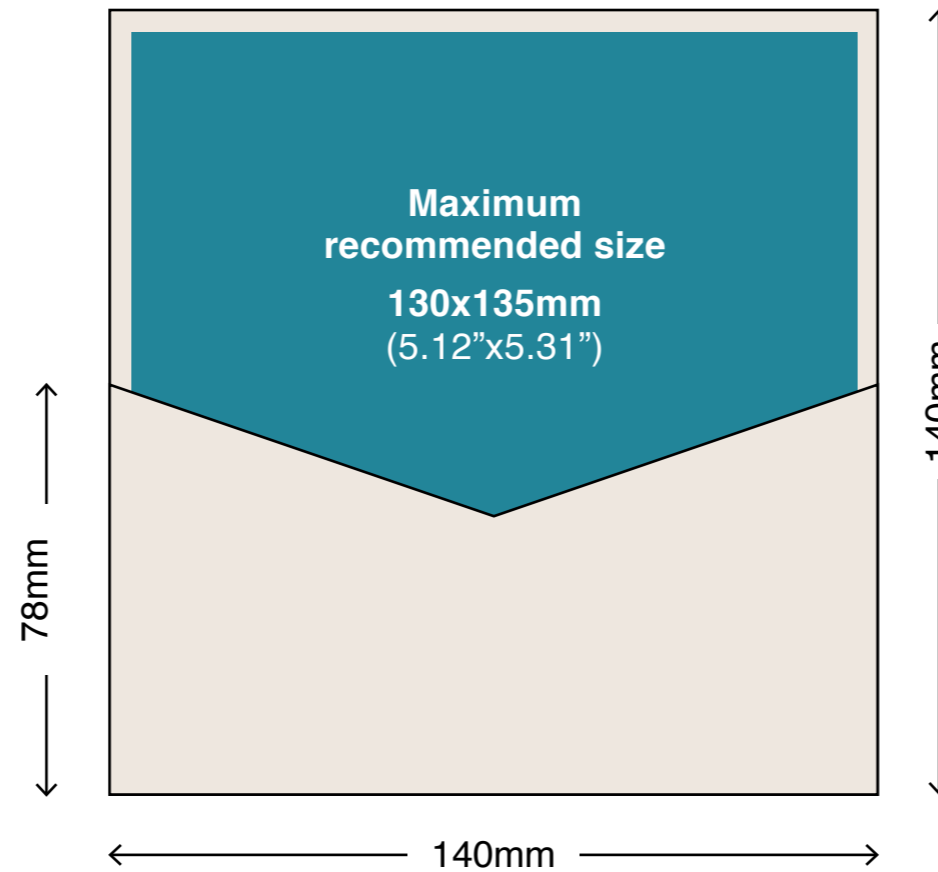

Pocket Insert Sizes

# 140x140mm iflap Pocket - Style D

**Envelopes:** 140x140mm Pockets fit perfectly in our 150x150mm Envelopes.