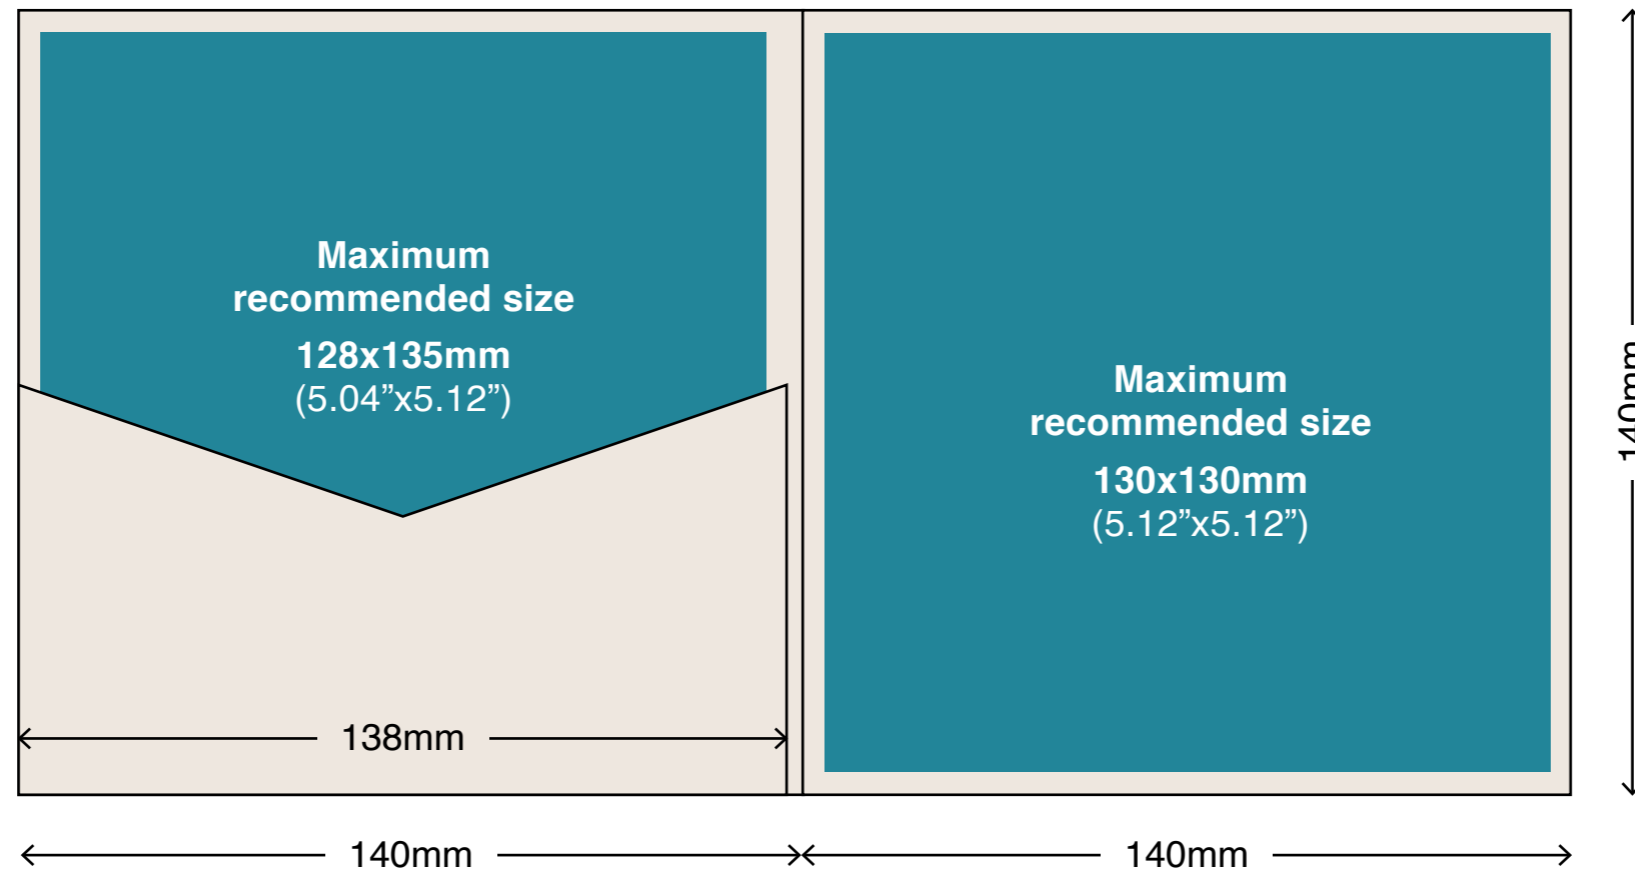

Pocket Insert Sizes

# 140x140mm iflap Pocket - Style E

**Envelopes:** 140x140mm Pockets fit perfectly in our 150x150mm Envelopes.