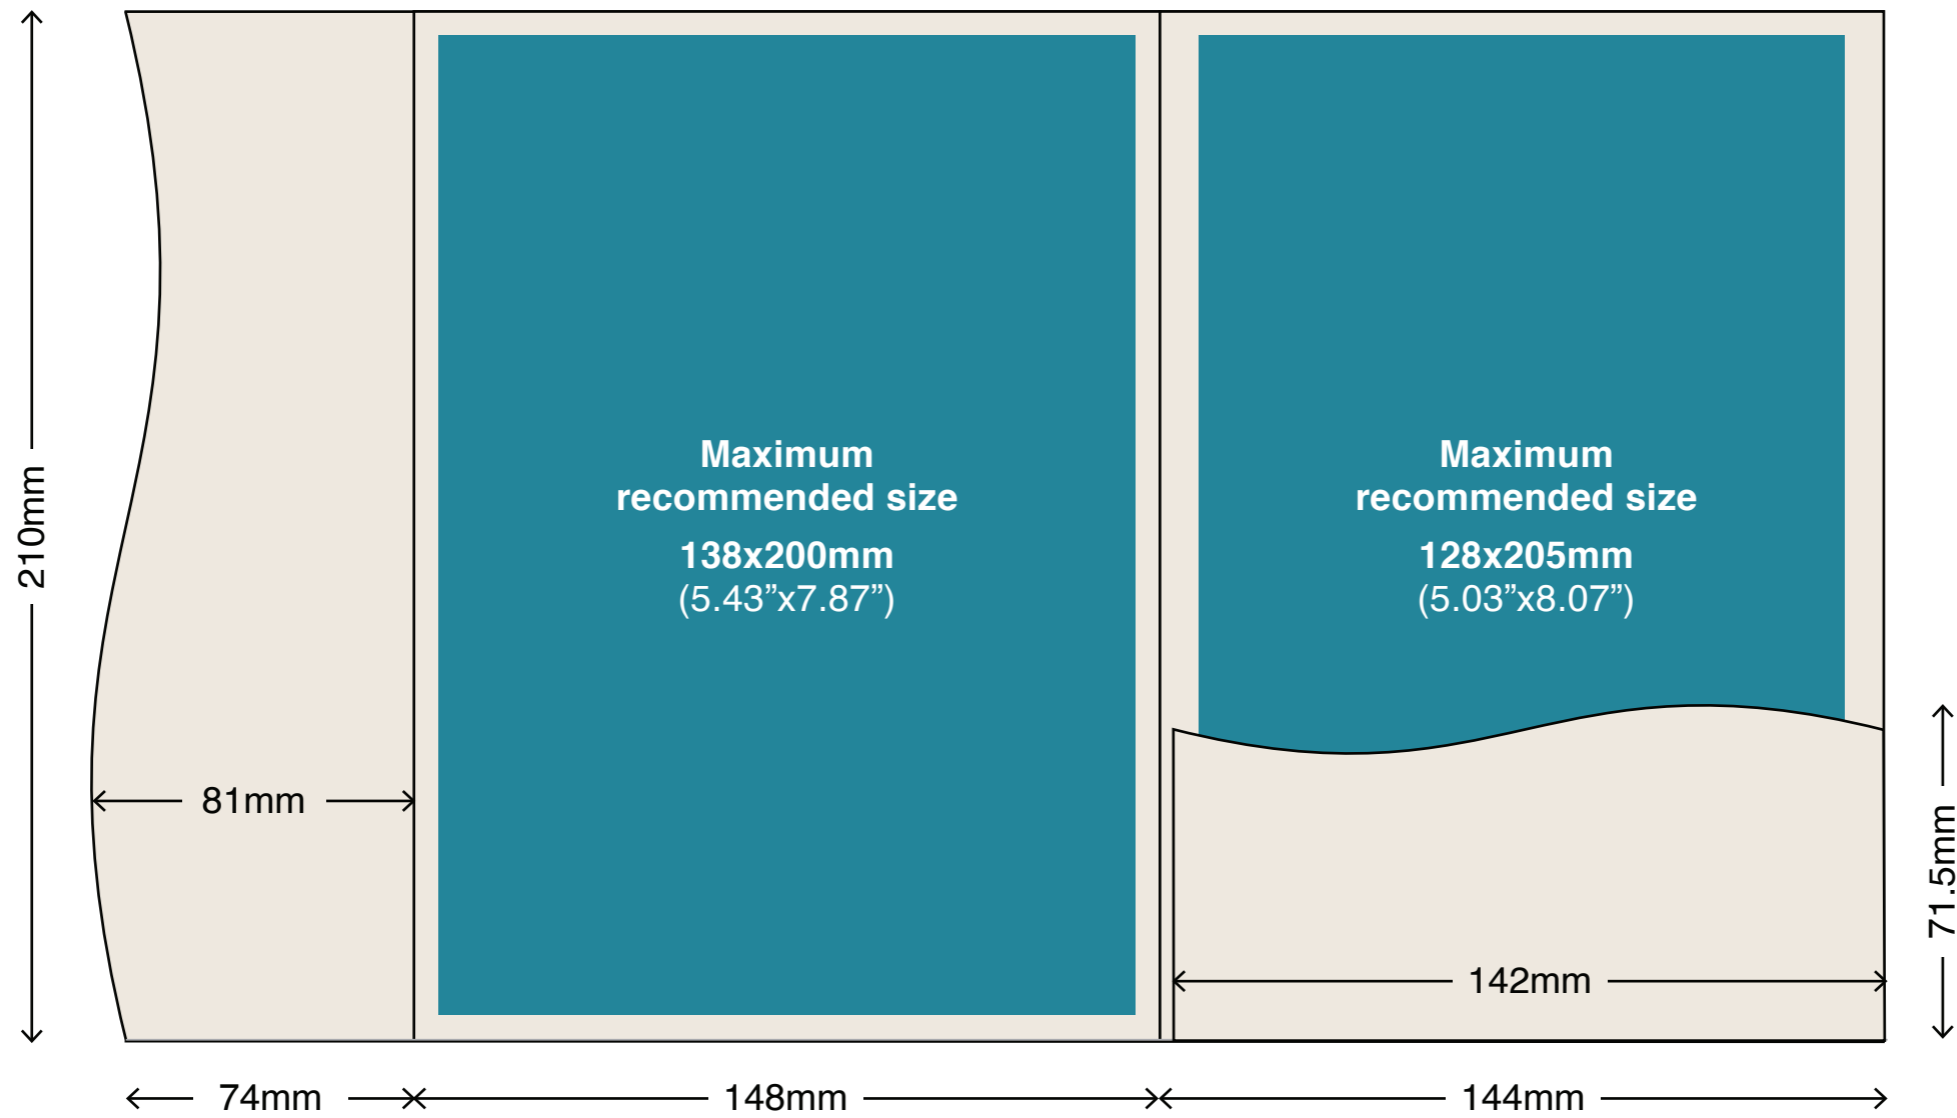

Pocket Insert Sizes

# 148x210mm Curvy Pocket - Style A

## Envelopes

148x210mm Pockets fit perfectly in our C5 (229x162mm) Envelopes.