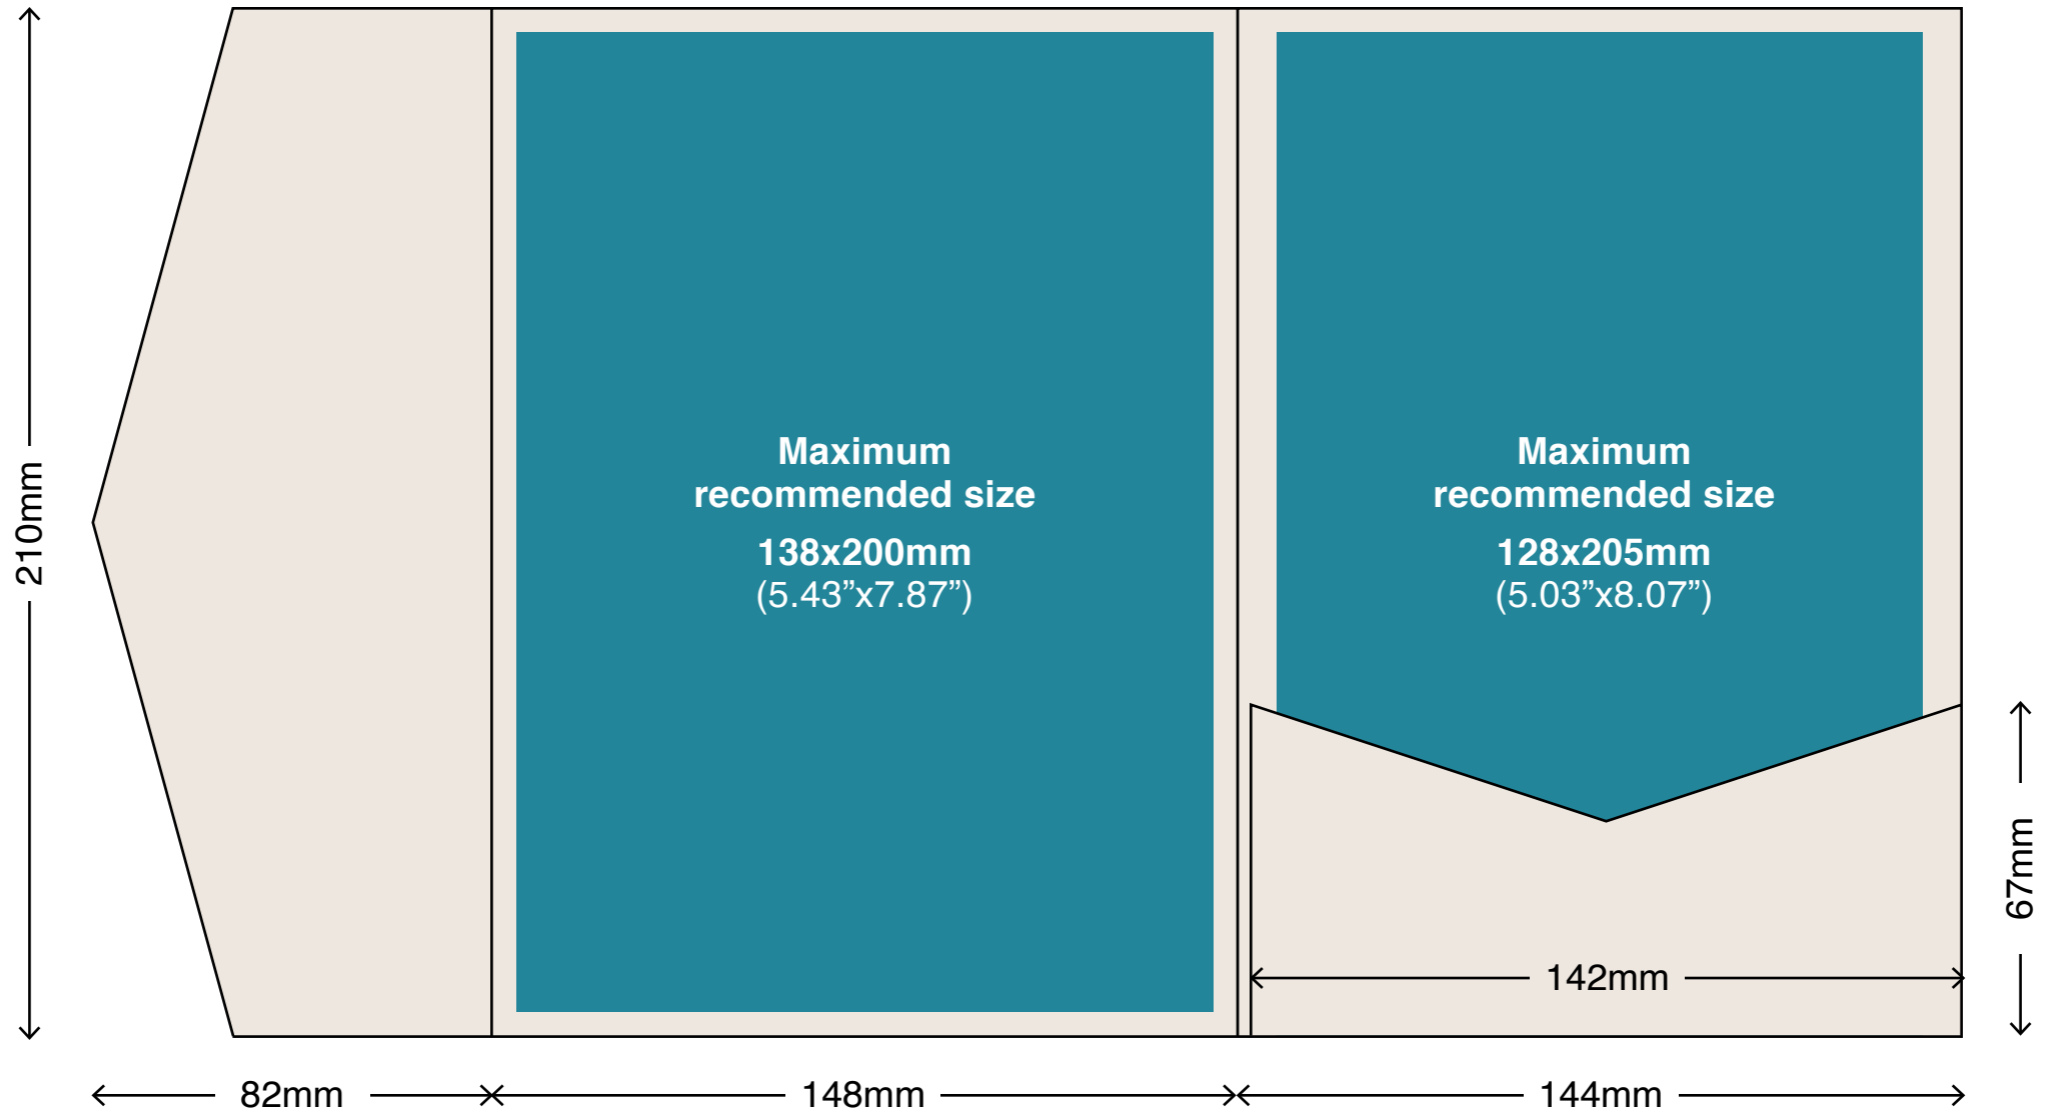

Pocket Insert Sizes

148x210mm iflap Pocket - Style A

Envelopes: 148x210mm Pockets fit perfectly in our C5 (229x162mm) Envelopes.