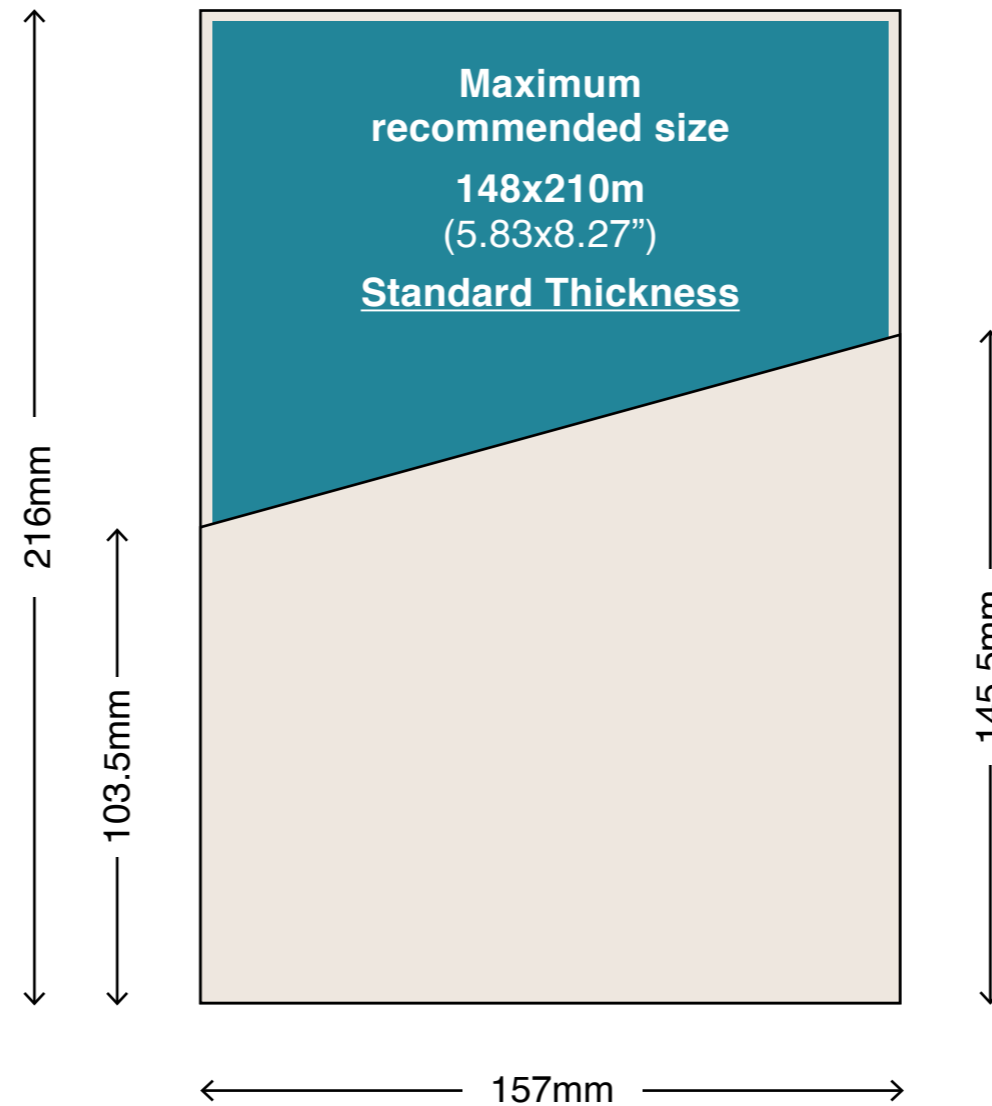

Pocket Insert Sizes

157x216mm 15 Degree Pocket - Oversized Style D

Envelopes

157x216mm Pockets fit perfectly in our
C5 (229x162mm) Envelopes.