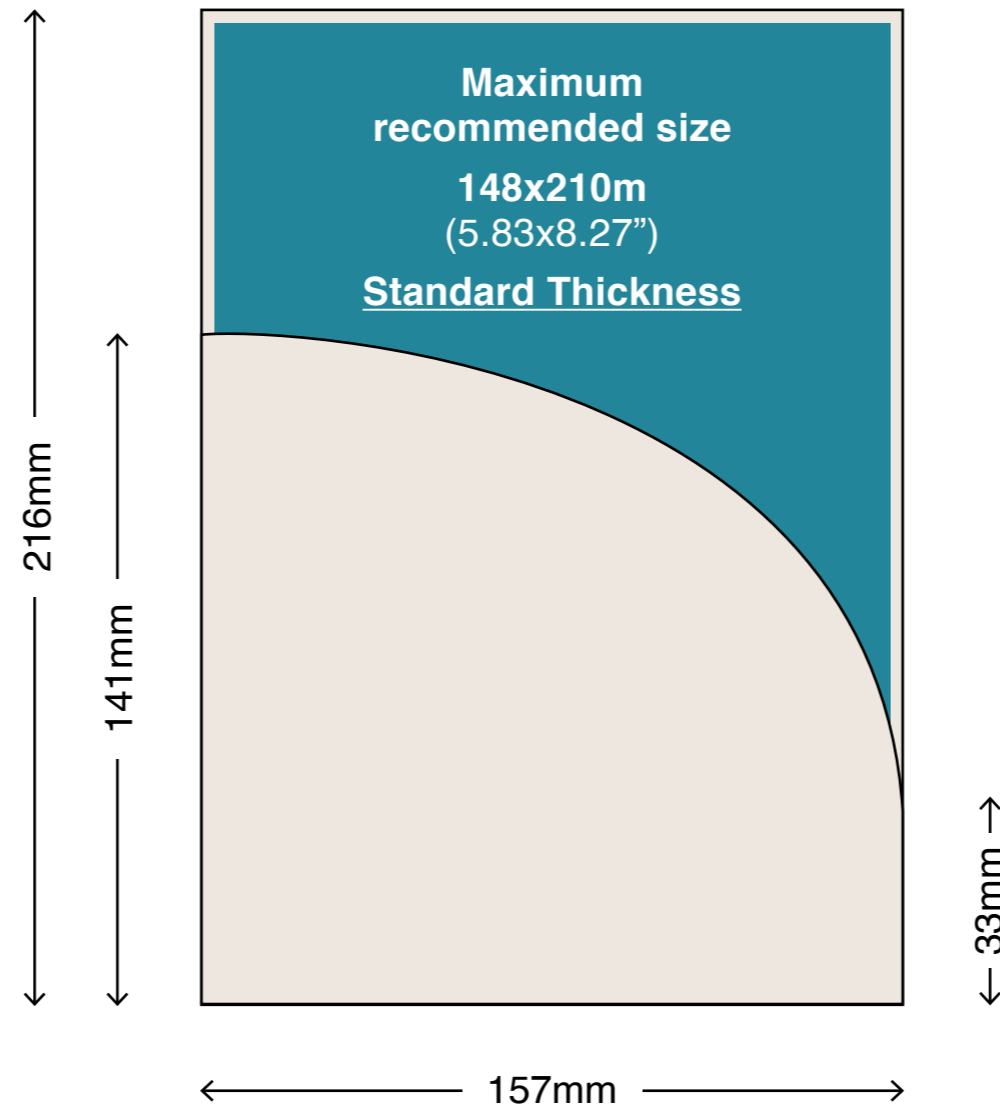

Pocket Insert Sizes

# 157x216mm Half Arch Pocket - Oversized Style D

## Envelopes

157x216mm Pockets fit perfectly in our  
C5 (229x162mm) Envelopes.