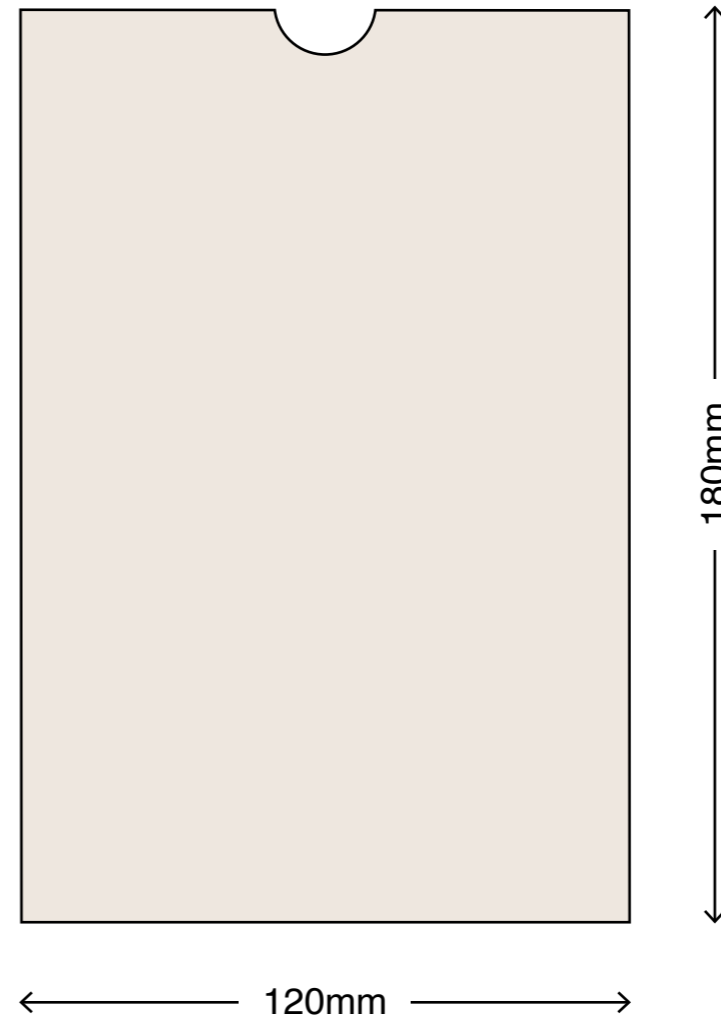

Sleeve Insert Sizes

120x180mm Sleeve

Envelopes: 120x180mm Sleeves fit perfectly in our 130x190mm (Invitation) Envelopes.