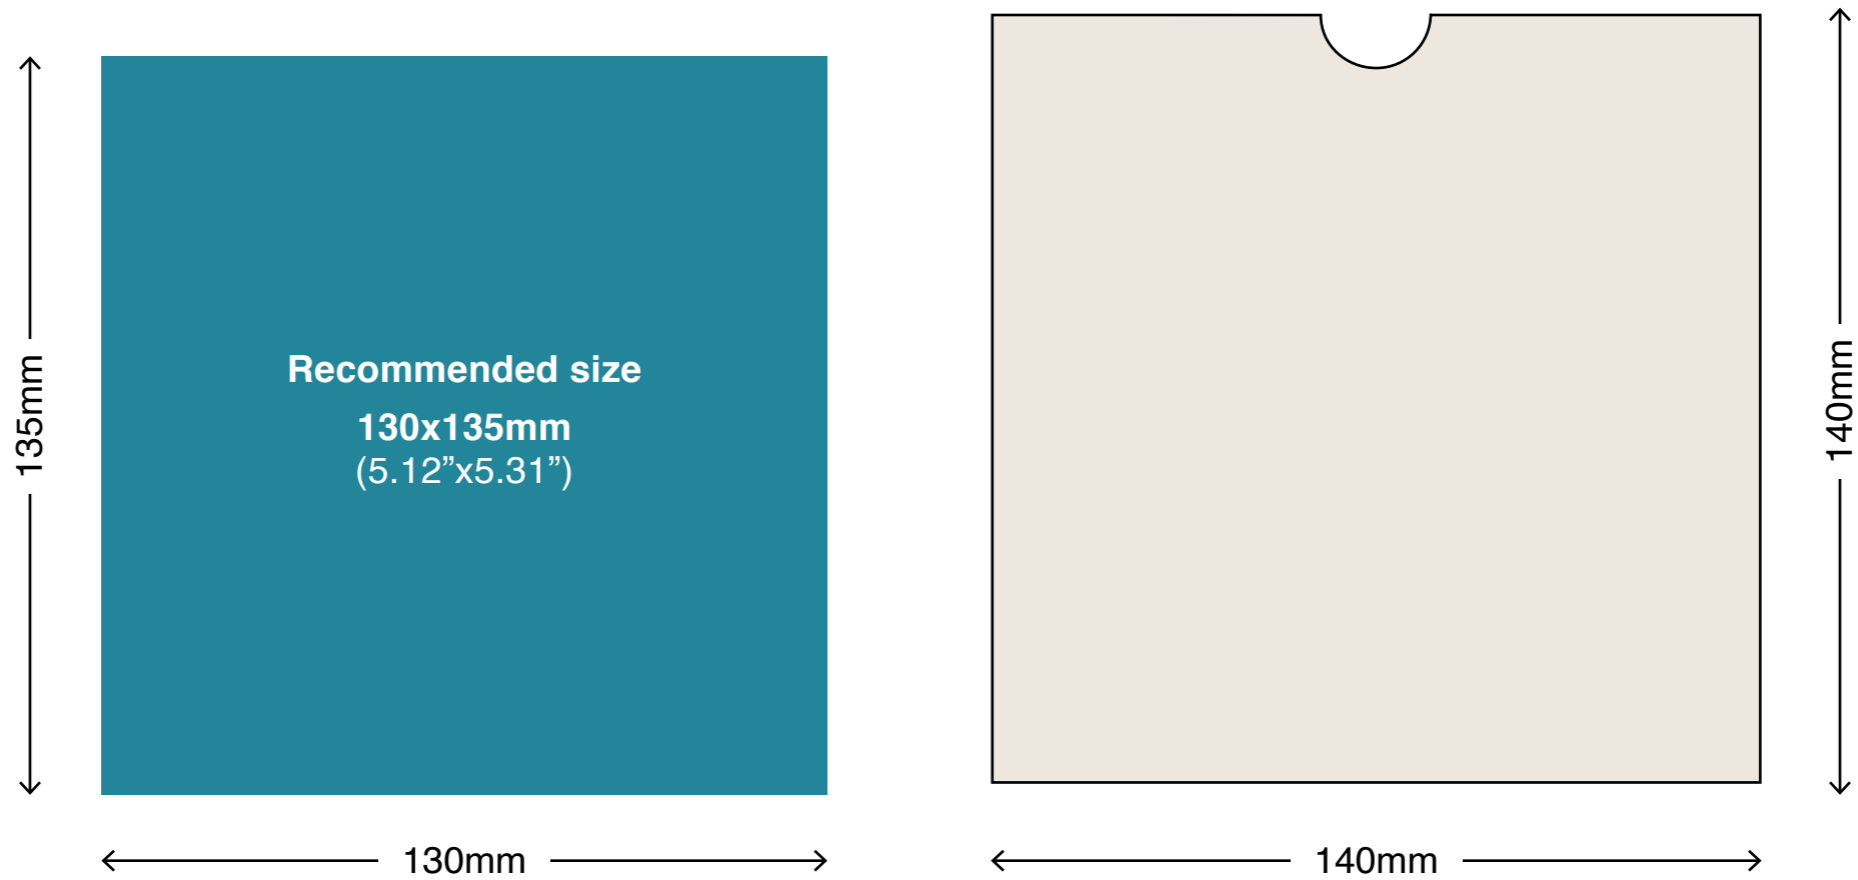

Sleeve Insert Sizes

# 140x140mm Sleeve

**Envelopes:** 140x140mm Sleeves fit perfectly in our 150x150mm Envelopes.