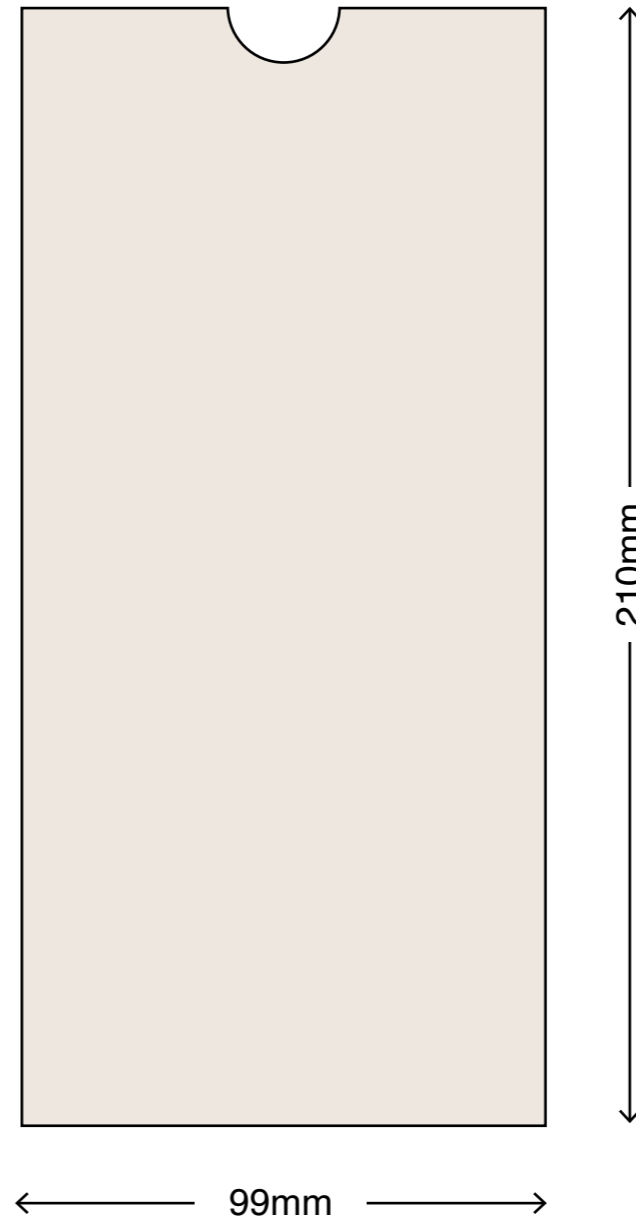

Sleeve Insert Sizes

# DL (99x210) Sleeve

**Envelopes:** DL (99x210) Sleeves fit perfectly in our DL (220x110mm) Envelopes.